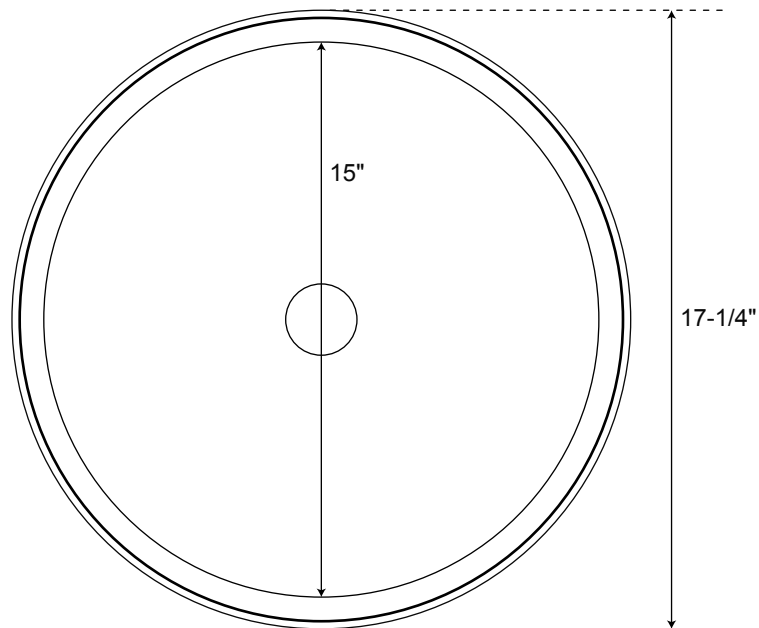

## SPECIFICATIONS

Overall Dimensions	17-1/4" diameter x 6" H
Basin Dimensions	15" diameter
Water Depth	4-1/2"
Drain Hole	1-1/2" diameter
Rim	3/4"

# Emperador Marble

Round Vessel Sink with Chiseled Exterior

*All measurements are approximate*

Top

Front