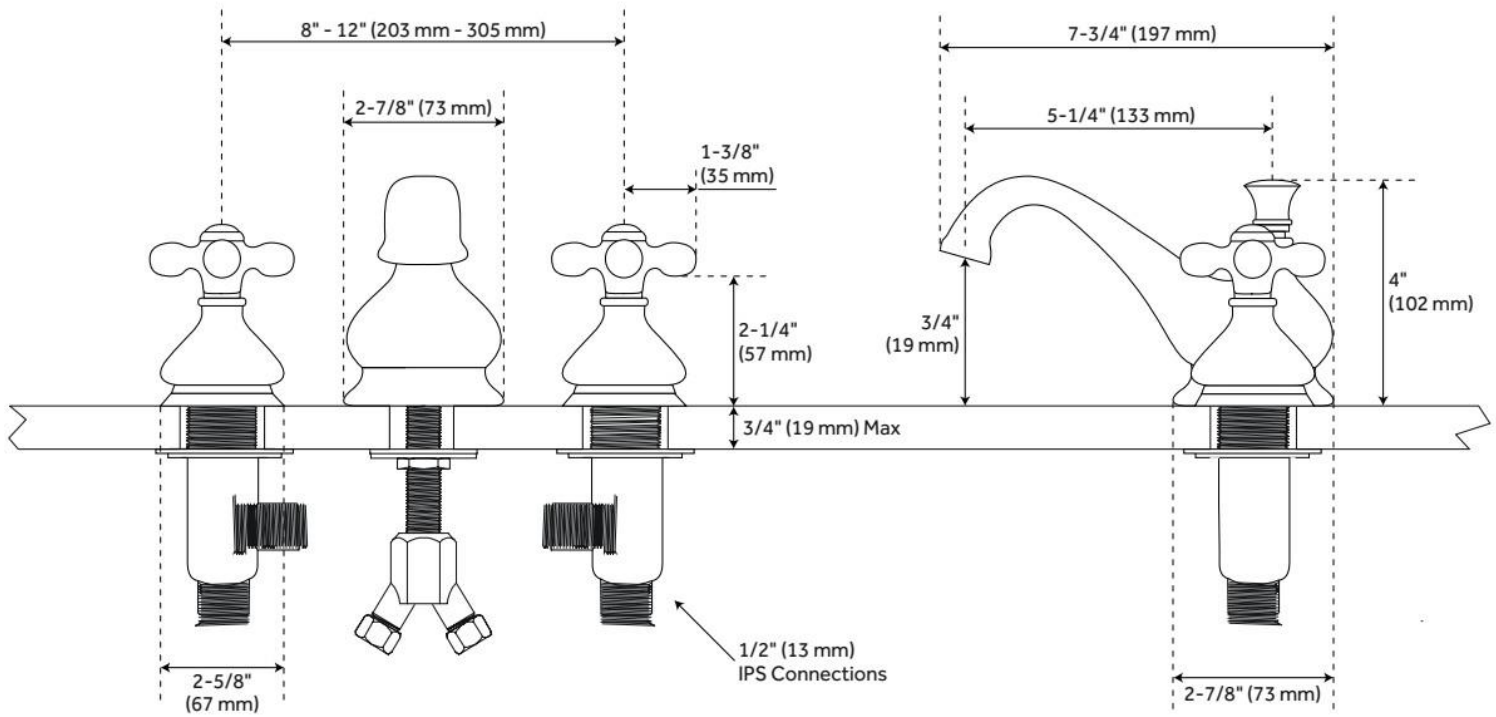

SHANNON WIDESPREAD BATHROOM FAUCET - CROSS HANDLES

SKU: 900900

Code: SH394491, SH152858, SH152857, SH152859, SH156383

REVISED 5/10/2024