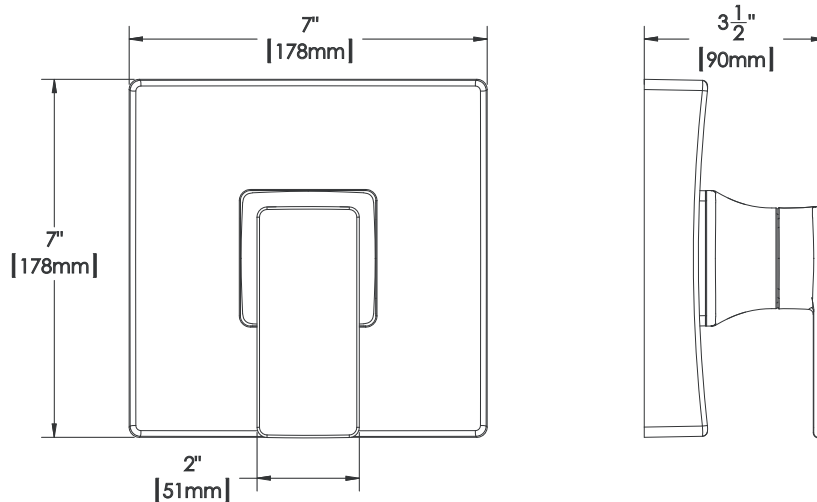

SPEAKMAN® CPT-9000-P

The Edge™ Pressure Balance Valve Trim

FEATURES:

- Modern square styling
- Includes mounting plate & hardware
- Metal Handle
- Durable plastic construction (trim plate)
- Works with Speakman Pressure Balance Valve Model CPV-P-IS

FINISH:

PC BN

WARRANTY:

- 1 year limited

DIMENSIONS:

NOTE: 1. All dimensions are in inches (millimeters) unless otherwise specified and are subject to change without notice.

Architect/Engineer Approval Space: