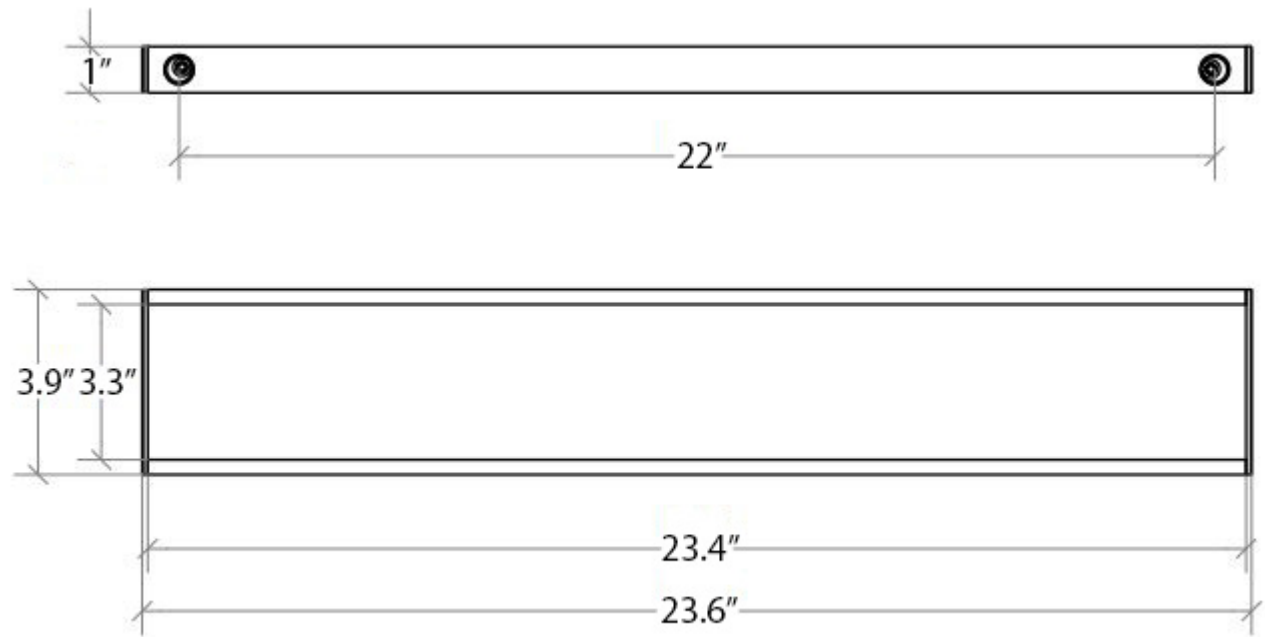

Product Specs Sheets

Collection
Skudara

Model |
Skudara 52816

Dimensions Metric

1 inch = 2.54 cm
1 inch = 25.4 mm

WS[®]
BATH
COLLECTIONS

1051 Lea Drive - Collegeville, PA 19426
Tel. 215 513 9400 - Fax 610 831 0215