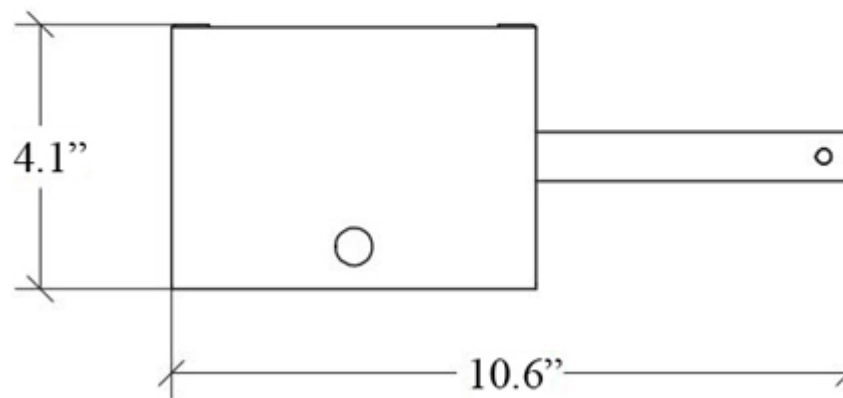

Product Specs Sheets

Collection
Scondi

Model |
Scondi 5137

Dimensions Metric

1 inch = 2.54 cm
1 inch = 25.4 mm

WS[®]
BATH
COLLECTIONS

1051 Lea Drive - Collegeville, PA 19426
Tel. 215 513 9400 - Fax 610 831 0215