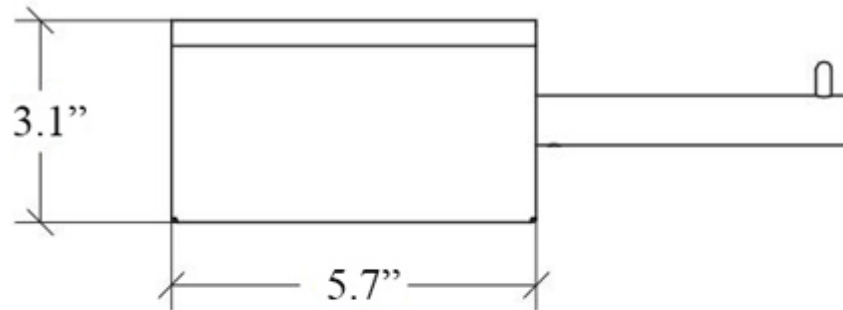

Product Specs Sheets

Collection
Scondi

Model |
Scondi 5137

Dimensions Metric

1 inch = 2.54 cm
1 inch = 25.4 mm

WS[®]
BATH
COLLECTIONS

1051 Lea Drive - Collegeville, PA 19426
Tel. 215 513 9400 - Fax 610 831 0215