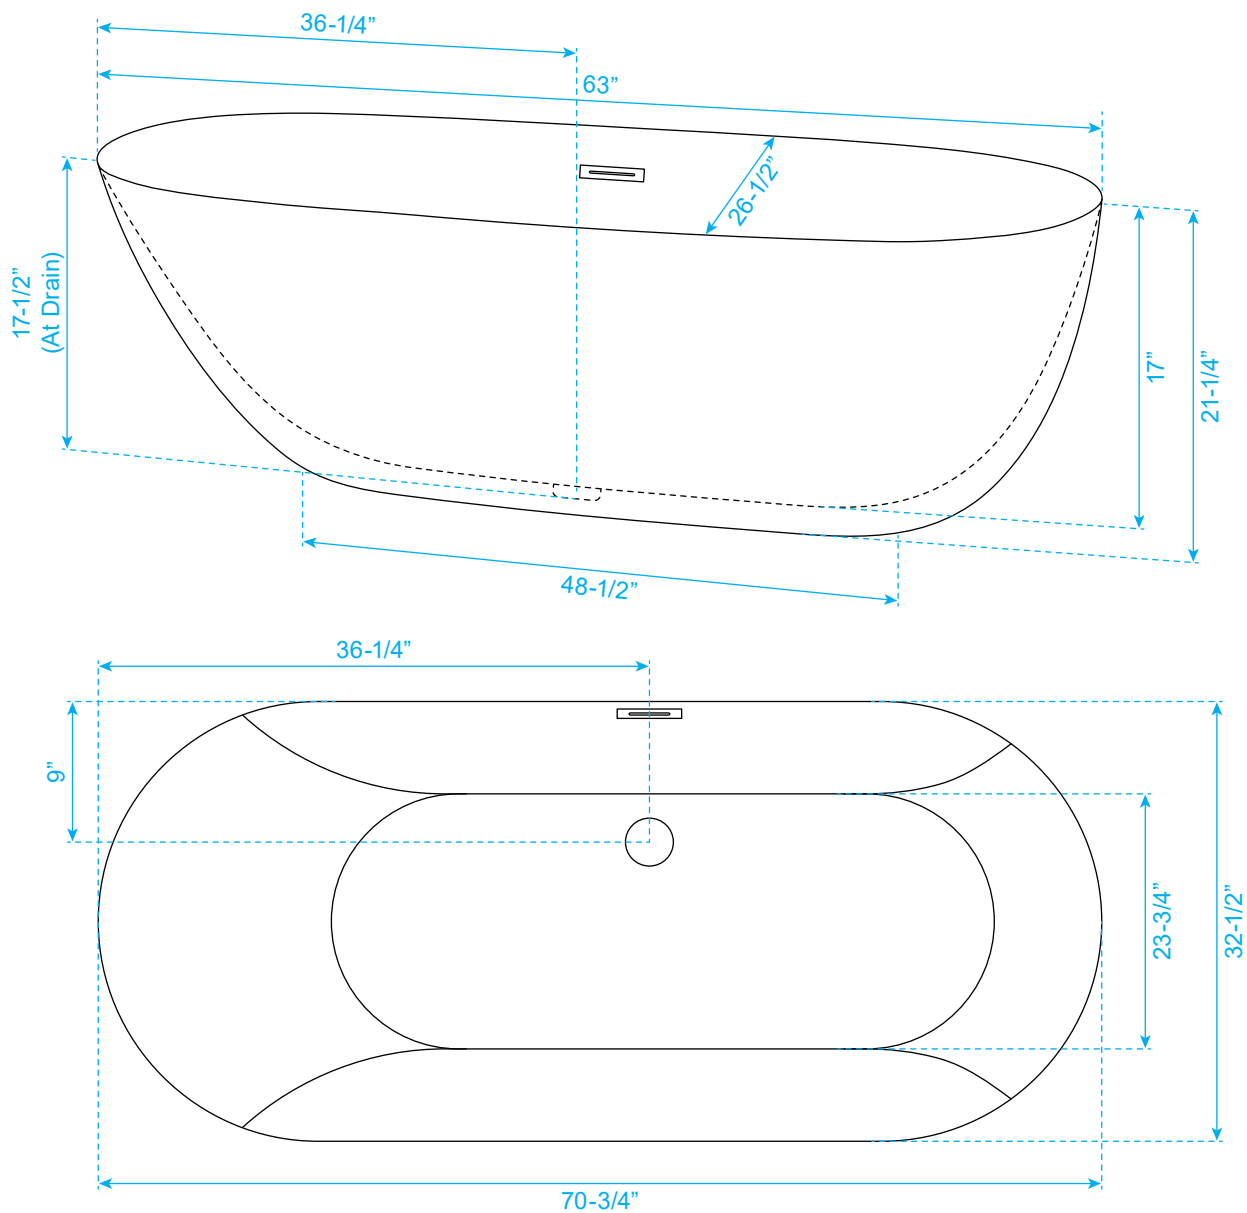

WYNDHAM COLLECTION

Exterior Size - 70-3/4"L x 32-1/2"W x 21-1/4"H
Interior Size - 63"L x 26-1/2"W x 17"H
Depth at Drain - 17-1/2"
Drain To Overflow - 11-3/4"
Maximum Fill - 53 Gallons
Backrest Slope Angle - 38 Degrees
Other Side Slope Angle - 28 Degrees
Note - All Measurements are $\pm 1/2$ "

WC-BTU1000-71