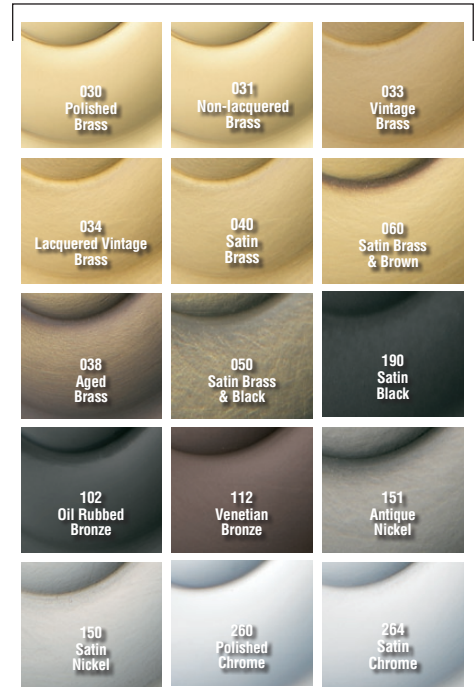

BALDWIN®

6554 - BARCLAY ESTATE ENTRYSET

SPECIFICATIONS

- > Certified by Underwriters Laboratories (UL) for use on fire doors up to three-hour rating
- > U L10C / UBC 7-2 (1997) Positive Pressure Rated, UL10B Pressure Rated
- > Material: Solid Forged Brass

SHOWN WITH KNOB 5054

TIER 1 FINISHES

TIER 2 FINISHES