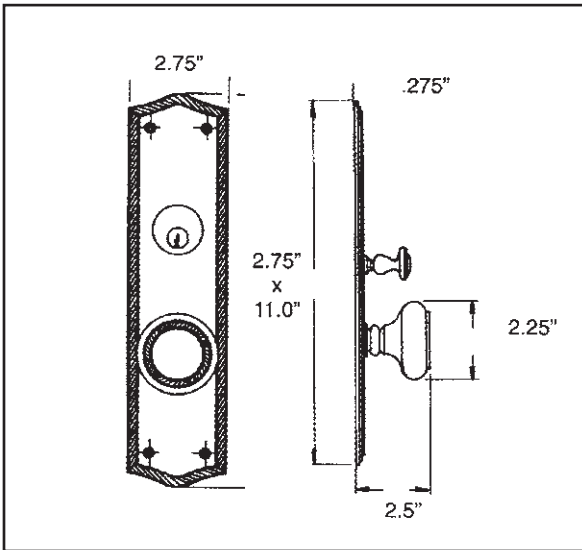

BALDWIN®

6554 - BARCLAY ESTATE ENTRYSET

SPECIFICATIONS

- > Certified by Underwriters Laboratories (UL) for use on fire doors up to three-hour rating
- > U L10C / UBC 7-2 (1997) Positive Pressure Rated, UL10B Pressure Rated
- > Material: Solid Forged Brass

SHOWN WITH KNOB 5054

TIER 1 FINISHES

TIER 2 FINISHES