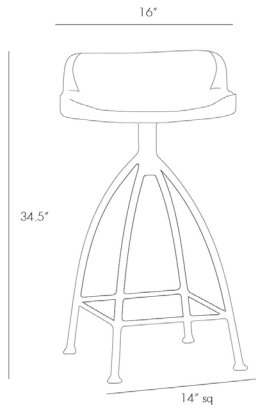

## HINKLEY BAR STOOL

2747

H: 34.5 IN, Dia: 16.00 IN

Natural, Waxed Wood Seat, Natural Iron

Contract Recommendations: Adding a lacquer coating provides additional protection

Rustic marries industrial with this tall natural iron barstool with swivel wood seat in natural wax finish for counters/bars. Seat height is fixed. Support bar placement may vary up to 1".

### DIMENSIONS

Foot Print	W: 14 IN, D: 14 IN
Seat Back	H: 3.5 IN
Seat Cushion Thickness	1.5"
Seat	W: 16 IN, D: 16 IN
Seat Height	30 IN
Seat	W: 16 IN, D: 16 IN
Clearance	10.5

### SHIPPING

Product Weight	23.5 LBS
Gross Weight 1	34.9 LBS
Shipping Box 1	H: 36 IN, L: 19 IN, W: 18 IN