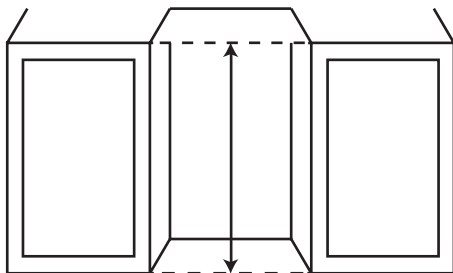

### Features:

- Sleek black stainless steel design
- Forced-fan interior cooling helps eliminate hot spots and provide even temperatures
- Upper zone temperature range: 54 - 65°F
- Lower zone temperature range: 40 - 54°F
- Low-E, double-paned, argon filled reversible glass door
- Blue or white LED interior lighting
- Wood roll-out shelving for elegant display
- Adjustable leveling legs
- Versatile installation: built-in or freestanding
- Store up to 23 standard 750 ml wine bottles
- Intuitive touch controls and digital display

### Additional Features:

- 1 year parts & labor warranty
- 5 year sealed system warranty
- Slim 15" design

**Front:**

**Side:**

**Top:**

**SPECIFICATIONS:**

Model #	AWC151DBLSS
Upper Zone Capacity (750 ml bottles)	8
Lower Zone Capacity (750 ml bottles)	15
Product Depth	23 11/16"
Depth with Handle	25 3/8"
Product Height	34 1/8"
Product Width	14 15/16"
Lighting	Blue/White LED
Net Weight	99 lbs.
Refrigerant Type	R600a, 1.06 oz.
Upper Zone Temperature Range	54 - 65°F
Lower Zone Temperature Range	40 - 54°F
Amps	1.5
Electric Supply	115V, 60 Hz

Cutout Height: 34 1/4"

Cutout Width: 15 3/16"

Cutout Depth: 24 11/16"

- It is recommended to use an electrical outlet inside adjacent cabinetry.
- Slightly smaller dimensions may be used for this unit, but only if adjacent cabinetry is perfectly square.