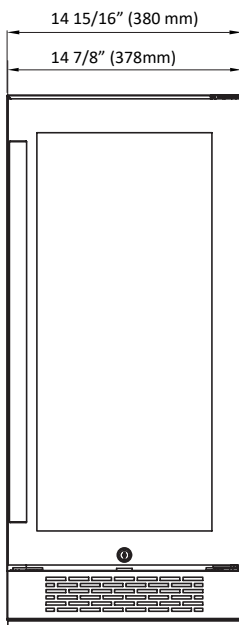

### Features:

- Sleek black stainless steel design
- Forced-fan interior cooling helps eliminate hot spots and provide even temperatures
- Upper zone temperature range: 54 - 65°F
- Lower zone temperature range: 40 - 54°F
- Low-E, double-paned, argon filled reversible glass door
- Blue or white LED interior lighting
- Wood roll-out shelving for elegant display
- Adjustable leveling legs
- Versatile installation: built-in or freestanding
- Store up to 23 standard 750 ml wine bottles
- Intuitive touch controls and digital display

### Additional Features:

- 1 year parts & labor warranty
- 5 year sealed system warranty
- Slim 15" design

**Front:**

**Side:**

**Top:**

**SPECIFICATIONS:**

Model #	AWC151DBLSS
Upper Zone Capacity (750 ml bottles)	8
Lower Zone Capacity (750 ml bottles)	15
Product Depth	23 11/16"
Depth with Handle	25 3/8"
Product Height	34 1/8"
Product Width	14 15/16"
Lighting	Blue/White LED
Net Weight	99 lbs.
Refrigerant Type	R600a, 1.06 oz.
Upper Zone Temperature Range	54 - 65°F
Lower Zone Temperature Range	40 - 54°F
Amps	1.5
Electric Supply	115V, 60 Hz

Cutout Height: 34 1/4"

Cutout Width: 15 3/16"

Cutout Depth: 24 11/16"

- It is recommended to use an electrical outlet inside adjacent cabinetry.
- Slightly smaller dimensions may be used for this unit, but only if adjacent cabinetry is perfectly square.