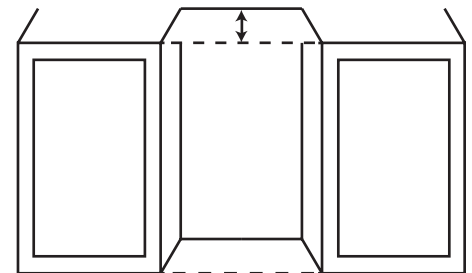

### Features:

- Sleek black stainless steel design
- Forced-fan interior cooling helps eliminate hot spots and provide even temperatures
- Upper zone temperature range: 54 - 65°F
- Lower zone temperature range: 40 - 54°F
- Low-E, double-paned, argon filled reversible glass door
- Blue or white LED interior lighting
- Wood roll-out shelving for elegant display
- Adjustable leveling legs
- Versatile installation: built-in or freestanding
- Store up to 23 standard 750 ml wine bottles
- Intuitive touch controls and digital display

### Additional Features:

- 1 year parts & labor warranty
- 5 year sealed system warranty
- Slim 15" design

**Front:**

**Side:**

**Top:**

**SPECIFICATIONS:**

Model #	AWC151DBLSS
Upper Zone Capacity (750 ml bottles)	8
Lower Zone Capacity (750 ml bottles)	15
Product Depth	23 11/16"
Depth with Handle	25 3/8"
Product Height	34 1/8"
Product Width	14 15/16"
Lighting	Blue/White LED
Net Weight	99 lbs.
Refrigerant Type	R600a, 1.06 oz.
Upper Zone Temperature Range	54 - 65°F
Lower Zone Temperature Range	40 - 54°F
Amps	1.5
Electric Supply	115V, 60 Hz

Cutout Height: 34 1/4"

Cutout Width: 15 3/16"

Cutout Depth: 24 11/16"

- It is recommended to use an electrical outlet inside adjacent cabinetry.
- Slightly smaller dimensions may be used for this unit, but only if adjacent cabinetry is perfectly square.