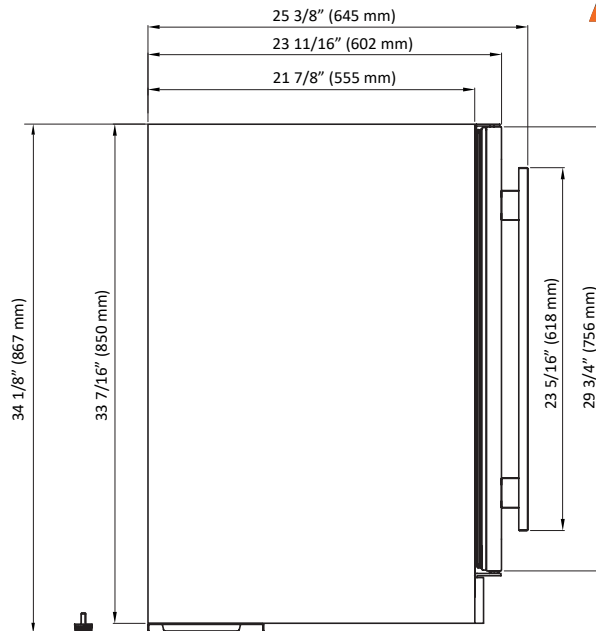

### Features:

- Sleek black stainless steel design
- Forced-fan interior cooling helps eliminate hot spots and provide even temperatures
- Upper zone temperature range: 54 - 65°F
- Lower zone temperature range: 40 - 54°F
- Low-E, double-paned, argon filled reversible glass door
- Blue or white LED interior lighting
- Wood roll-out shelving for elegant display
- Adjustable leveling legs
- Versatile installation: built-in or freestanding
- Store up to 23 standard 750 ml wine bottles
- Intuitive touch controls and digital display

### Additional Features:

- 1 year parts & labor warranty
- 5 year sealed system warranty
- Slim 15" design

**Front:**

**Side:**

**Top:**

**SPECIFICATIONS:**

Model #	AWC151DBLSS
Upper Zone Capacity (750 ml bottles)	8
Lower Zone Capacity (750 ml bottles)	15
Product Depth	23 11/16"
Depth with Handle	25 3/8"
Product Height	34 1/8"
Product Width	14 15/16"
Lighting	Blue/White LED
Net Weight	99 lbs.
Refrigerant Type	R600a, 1.06 oz.
Upper Zone Temperature Range	54 - 65°F
Lower Zone Temperature Range	40 - 54°F
Amps	1.5
Electric Supply	115V, 60 Hz

Cutout Height: 34 1/4"

Cutout Width: 15 3/16"

Cutout Depth: 24 11/16"

- It is recommended to use an electrical outlet inside adjacent cabinetry.
- Slightly smaller dimensions may be used for this unit, but only if adjacent cabinetry is perfectly square.