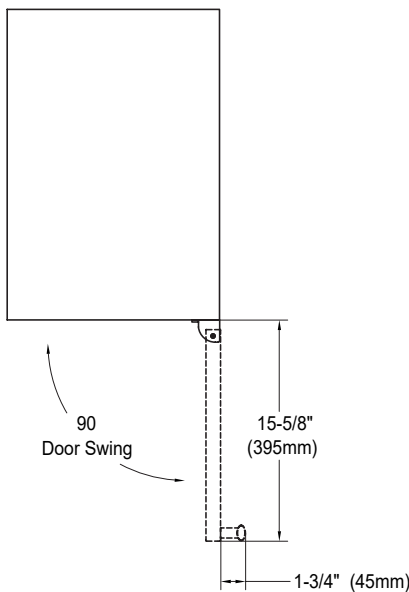

### Additional Features:

- 1 year parts & labor warranty
- 5 year sealed system warranty
- Slim 15" design

**Front:**

**Side:**

**Top:**

**SPECIFICATIONS:**

Model #	AWC151DBLSS
Upper Zone Capacity (750 ml bottles)	8
Lower Zone Capacity (750 ml bottles)	15
Product Depth	23 11/16"
Depth with Handle	25 3/8"
Product Height	34 1/8"
Product Width	14 15/16"
Lighting	Blue/White LED
Net Weight	99 lbs.
Refrigerant Type	R600a, 1.06 oz.
Upper Zone Temperature Range	54 - 65°F
Lower Zone Temperature Range	40 - 54°F
Amps	1.5
Electric Supply	115V, 60 Hz

Cutout Height: 34 1/4"

Cutout Width: 15 3/16"

Cutout Depth: 24 11/16"

- It is recommended to use an electrical outlet inside adjacent cabinetry.
- Slightly smaller dimensions may be used for this unit, but only if adjacent cabinetry is perfectly square.