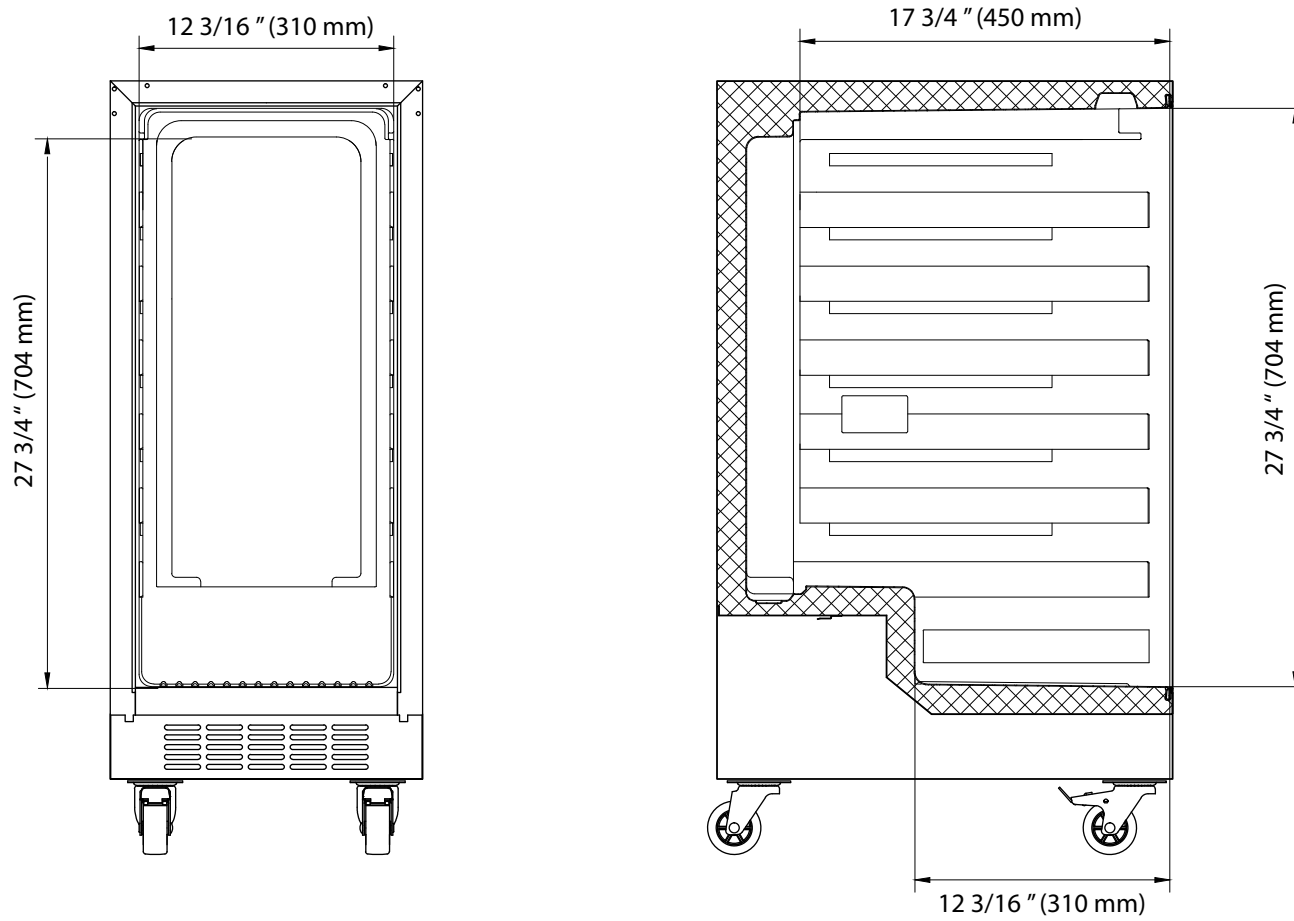

Front View

Side View

Top View

\*Tower dimensions are approximate and may vary depending on your customized setup. In order for your unit to cool and operate correctly, the tower must be installed per the instructions in the user's manual. It is highly recommended that you have the unit onsite before making any modifications to countertops or cabinetry in order to accommodate the tower. Improper installation may void the warranty. EdgeStar and its affiliate companies are not responsible for damage incurred through the installation process.

Front View

Side View