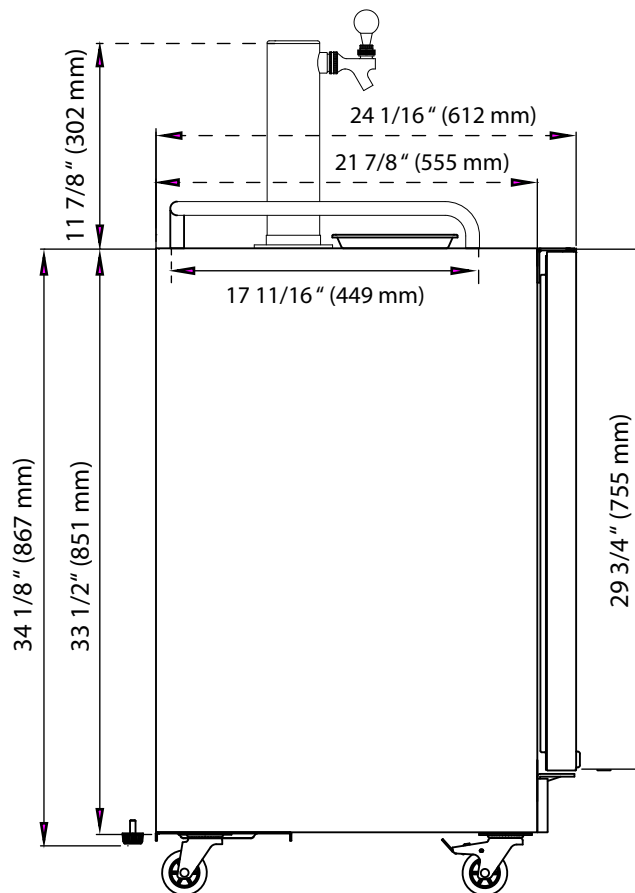

Front View

Side View

Top View

\*Tower dimensions are approximate and may vary depending on your customized setup. In order for your unit to cool and operate correctly, the tower must be installed per the instructions in the user's manual. It is highly recommended that you have the unit onsite before making any modifications to countertops or cabinetry in order to accommodate the tower. Improper installation may void the warranty. EdgeStar and its affiliate companies are not responsible for damage incurred through the installation process.

Front View

Side View