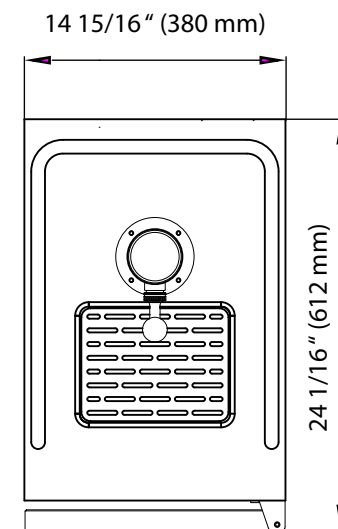

Front View

Side View

Top View

\*Tower dimensions are approximate and may vary depending on your customized setup. In order for your unit to cool and operate correctly, the tower must be installed per the instructions in the user's manual. It is highly recommended that you have the unit onsite before making any modifications to countertops or cabinetry in order to accommodate the tower. Improper installation may void the warranty. EdgeStar and its affiliate companies are not responsible for damage incurred through the installation process.

Front View

Side View