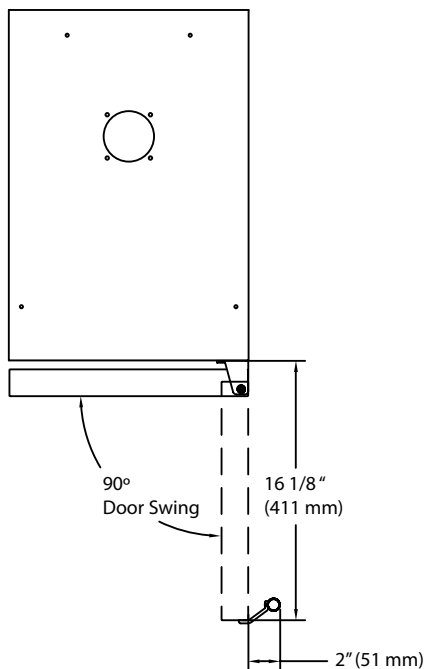

KC1500SSOD

Outdoor Built-In Single Tap Kegerator

Features:

- Fits a five-gallon or 1/4 slim pony keg
- Soft LED interior lighting
- Reversible door
- Digital temperature display
- Adjustable leveling legs
- Forced air-cooled beer tower
- Built-in or freestanding installation
- Full-length door handle
- Stainless steel cabinet and door
- Warranty: 1 year parts and labor

Included Accessories:

- Beer Dispense Kit
- Drip Tray
- Guard Rail
- Casters

EDGE STAR®

Front:

Side:

Door Swing:

SPECIFICATIONS:

Model #	KC1500SSOD
Number of Taps	1
Temperature Range	32 - 60°F
Net Weight	76 lbs
Refrigerant	R600a (1.06 Oz)
Width	15"
Depth	24 1/16"
Depth w/Handle	26 1/16"
Height (without tap)	34 1/8"
Height w/Casters	37 1/16"

Cutout Height: 34 5/8"

Cutout Width: 16"

Cutout Depth: 26 1/16"