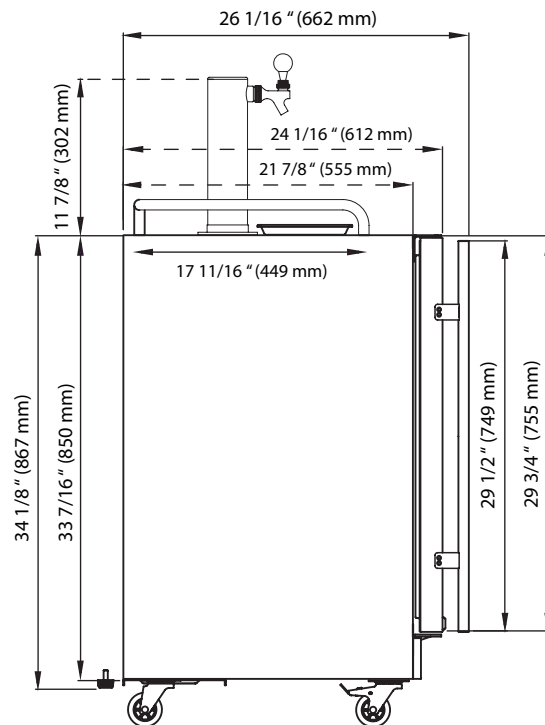

KC1500SSOD

Outdoor Built-In Single Tap Kegerator

Features:

- Fits a five-gallon or 1/4 slim pony keg
- Soft LED interior lighting
- Reversible door
- Digital temperature display
- Adjustable leveling legs
- Forced air-cooled beer tower
- Built-in or freestanding installation
- Full-length door handle
- Stainless steel cabinet and door
- Warranty: 1 year parts and labor

Included Accessories:

- Beer Dispense Kit
- Drip Tray
- Guard Rail
- Casters

EDGE STAR®

Front:

Side:

Door Swing:

SPECIFICATIONS:

Model #	KC1500SSOD
Number of Taps	1
Temperature Range	32 - 60°F
Net Weight	76 lbs
Refrigerant	R600a (1.06 Oz)
Width	15"
Depth	24 1/16"
Depth w/Handle	26 1/16"
Height (without tap)	34 1/8"
Height w/Casters	37 1/16"

Cutout Height: 34 5/8"

Cutout Width: 16"

Cutout Depth: 26 1/16"