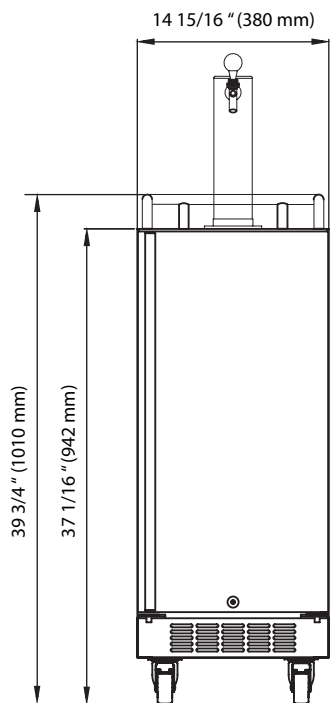

KC1500SSOD

Outdoor Built-In Single Tap Kegerator

Features:

- Fits a five-gallon or 1/4 slim pony keg
- Soft LED interior lighting
- Reversible door
- Digital temperature display
- Adjustable leveling legs
- Forced air-cooled beer tower
- Built-in or freestanding installation
- Full-length door handle
- Stainless steel cabinet and door
- Warranty: 1 year parts and labor

Included Accessories:

- Beer Dispense Kit
- Drip Tray
- Guard Rail
- Casters

EDGE STAR®

Front:

Side:

Door Swing:

SPECIFICATIONS:

Model #	KC1500SSOD
Number of Taps	1
Temperature Range	32 - 60°F
Net Weight	76 lbs
Refrigerant	R600a (1.06 Oz)
Width	15"
Depth	24 1/16"
Depth w/Handle	26 1/16"
Height (without tap)	34 1/8"
Height w/Casters	37 1/16"

Cutout Height: 34 5/8"

Cutout Width: 16"

Cutout Depth: 26 1/16"