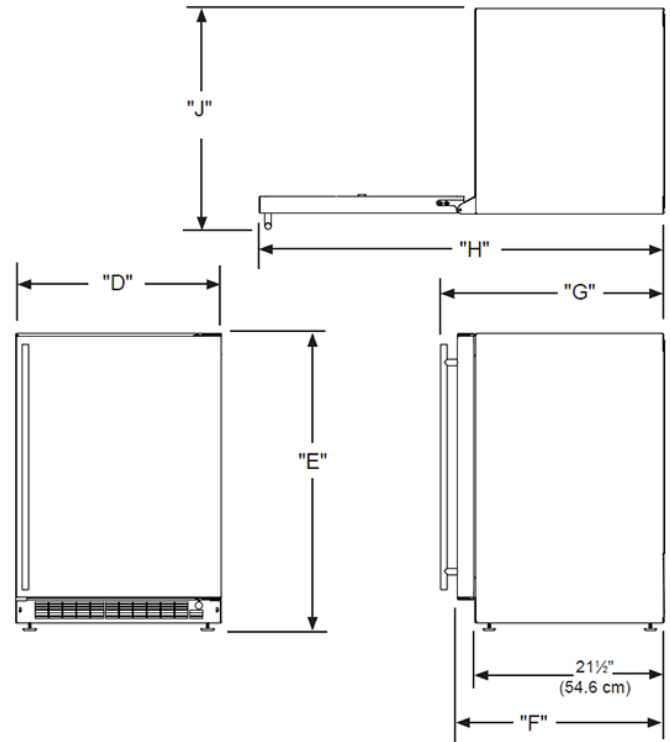

### MODEL NUMBER

MLWC124-SG01A

H: 33 3/4" W: 23 7/8" D: 26 7/32" (with handle)

**Rough In Dimensions**

"A"	"B"	"C"
24"	34-1/4" to 35-1/4"	24"
(61 CM)	(87 CM to 89.5 CM)	(61 CM)

**Cabinet Dimensions**

"D"	"E"	"F"	"G"	"H"	"J"
23-7/8"	33-5/8" TO 34-5/8"	23-5/8"*	26-1/8"*	47-3/4"*	26-1/2"*
(60.7 CM)	(85.4 CM TO 87.9 CM)	(60 CM)	(66.3 CM)	(146.6 CM)	(67.3 CM)