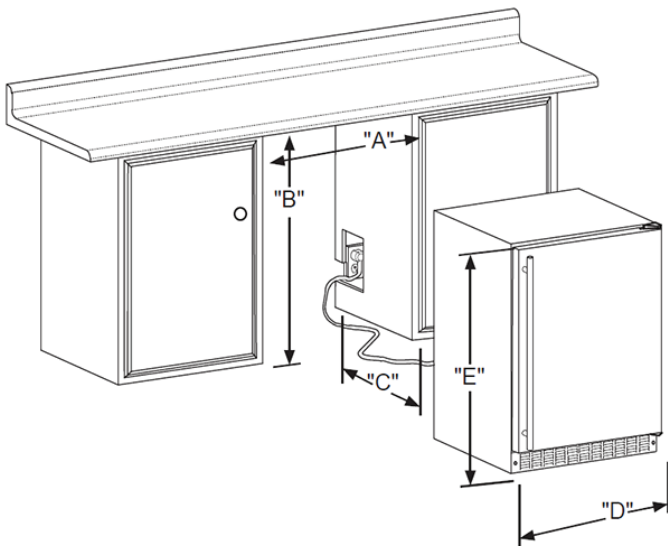

### MODEL NUMBER

MLWC124-SG01A

H: 33 3/4" W: 23 7/8" D: 26 7/32" (with handle)

**Rough In Dimensions**

"A"	"B"	"C"
24"	34-1/4" to 35-1/4"	24"
(61 CM)	(87 CM to 89.5 CM)	(61 CM)

**Cabinet Dimensions**

"D"	"E"	"F"	"G"	"H"	"J"
23-7/8"	33-5/8" TO 34-5/8"	23-5/8"*	26-1/8"*	47-3/4"*	26-1/2"*
(60.7 CM)	(85.4 CM TO 87.9 CM)	(60 CM)	(66.3 CM)	(146.6 CM)	(67.3 CM)

<b>Capacity</b>	5.3 CU. FT.
<b>Control Type</b>	Electronic
<b>Sabbath Mode</b>	Yes
<b>Temperature Range</b>	34° F to 60° F
<b>Handle Style</b>	Slim
<b>Hinge Type</b>	Reversible
<b>Interior Lighting</b>	White LED
<b>Shelving System</b>	3/4 Extension Smooth-Glide Wire Shelving, (1) Fixed Wine Cradle
<b>Toe Grille Finish</b>	Black