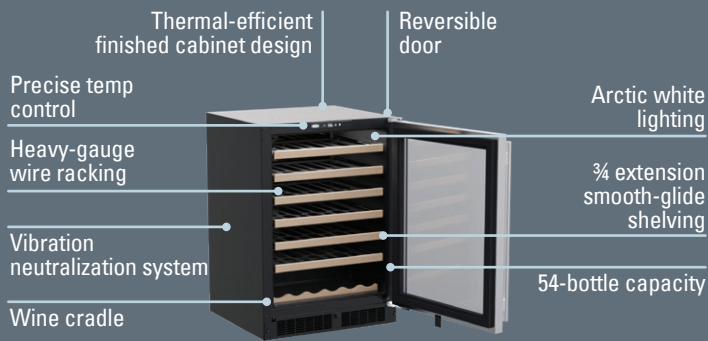

H: 33 3/4" W: 23 7/8" D: 26 7/32" (with handle)