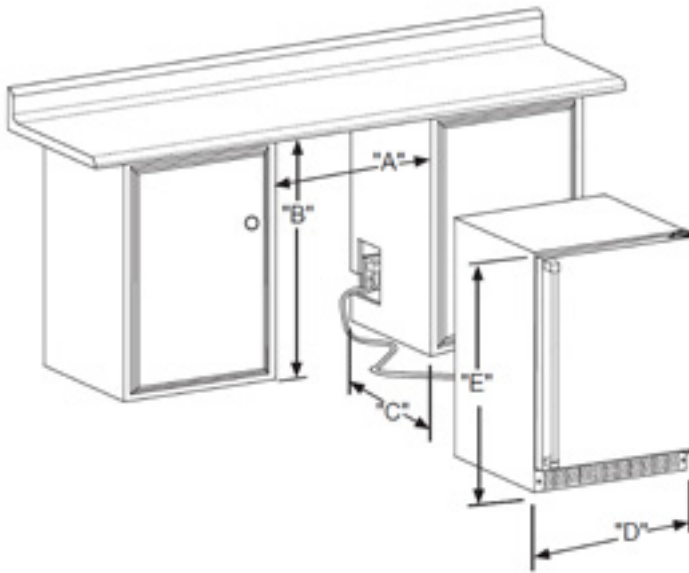

H: 33 3/4" W: 23 7/8" D: 26 7/32" (with handle)

**Rough In Dimensions\***

"A"	"B"	"C"
24"	34-1/4" to 35-1/4"	24"
(61 CM)	(87 CM to 89.5 CM)	(61 CM)

**Cabinet Dimensions\***

"D"	"E"	"F"	"G"	"H"	"J"
23-7/8"	33-5/8" TO 34-5/8"	23-5/8"*	26-1/8"*	47-3/4"*	26-1/2"*
(60.7 CM)	(85.4 CM TO 87.9 CM)	(60 CM)	(66.3 CM)	(146.6 CM)	(67.3 CM)

\*Stainless steel model dimensions only. For panel-ready models, see the owner's guide online at [marvelrefrigeration.com](http://marvelrefrigeration.com).

<b>Capacity</b>	5.2 CU. FT.
<b>Wine Bottle Capacity</b>	48
<b>Control Type</b>	Electronic
<b>Sabbath Mode</b>	Yes
<b>Temperature Range</b>	33°F to 70°F
<b>Handle Style</b>	Professional (handle not included on panel-ready models)
<b>Hinge Type</b>	Reversible Soft-Close
<b>Interior Lighting</b>	White + Blue LED
<b>Shelving System</b>	Cantilever
<b>Toe Grille Finish</b>	Stainless Steel (Black on Panel-Ready Models)