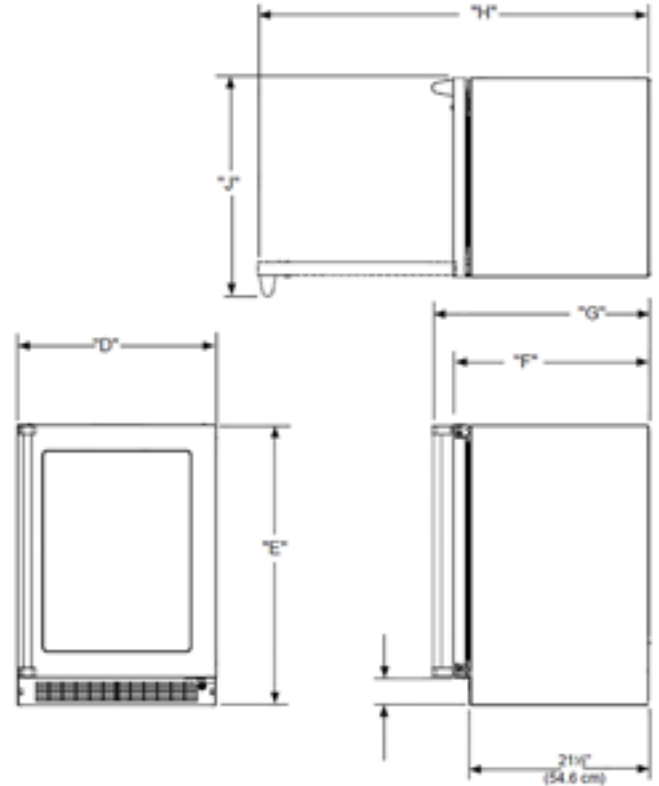

H: 33 3/4" W: 23 7/8" D: 26 7/32" (with handle)

**Rough In Dimensions\***

"A"	"B"	"C"
24"	34-1/4" to 35-1/4"	24"
(61 CM)	(87 CM to 89.5 CM)	(61 CM)

**Cabinet Dimensions\***

"D"	"E"	"F"	"G"	"H"	"J"
23-7/8"	33-5/8" TO 34-5/8"	23-5/8"*	26-1/8"*	47-3/4"*	26-1/2"*
(60.7 CM)	(85.4 CM TO 87.9 CM)	(60 CM)	(66.3 CM)	(146.6 CM)	(67.3 CM)

\*Stainless steel model dimensions only. For panel-ready models, see the owner's guide online at [marvelrefrigeration.com](http://marvelrefrigeration.com).

<b>Capacity</b>	5.2 CU. FT.
<b>Wine Bottle Capacity</b>	48
<b>Control Type</b>	Electronic
<b>Sabbath Mode</b>	Yes
<b>Temperature Range</b>	33°F to 70°F
<b>Handle Style</b>	Professional (handle not included on panel-ready models)
<b>Hinge Type</b>	Reversible Soft-Close
<b>Interior Lighting</b>	White + Blue LED
<b>Shelving System</b>	Cantilever
<b>Toe Grille Finish</b>	Stainless Steel (Black on Panel-Ready Models)