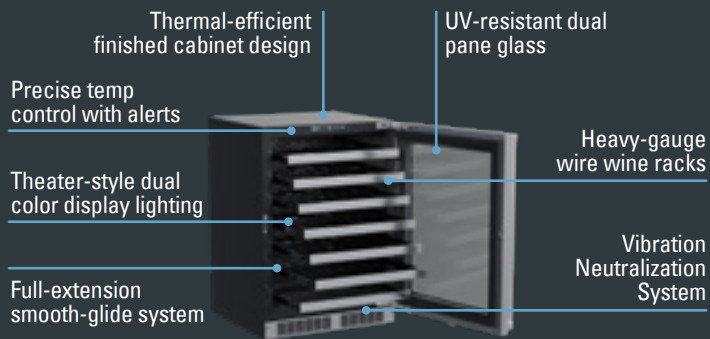

H: 33 3/4" W: 23 7/8" D: 26 7/32" (with handle)