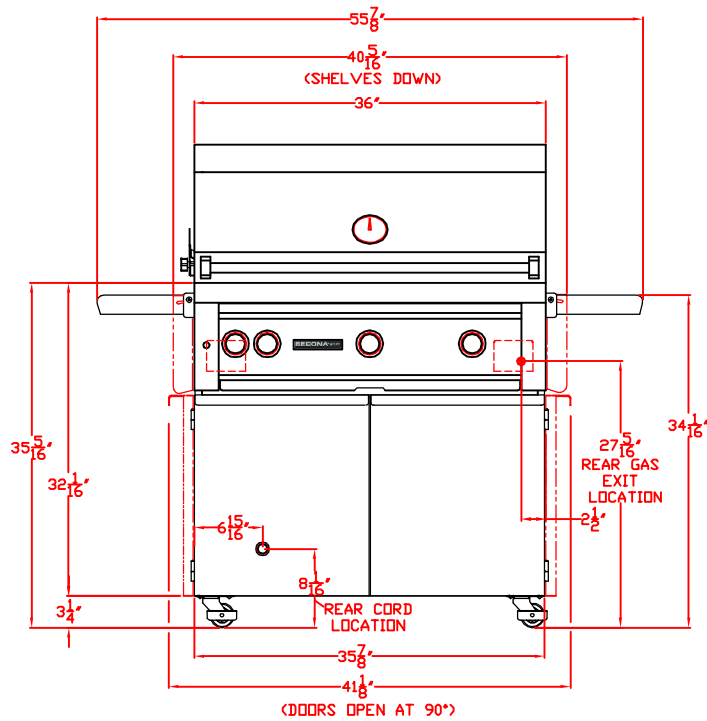

SEDONA BY LYNX
L600 GRILL
WITH CABINET
DIMENSIONS SHOWN

TOP VIEW

FRONT VIEW

RIGHT SIDE VIEW