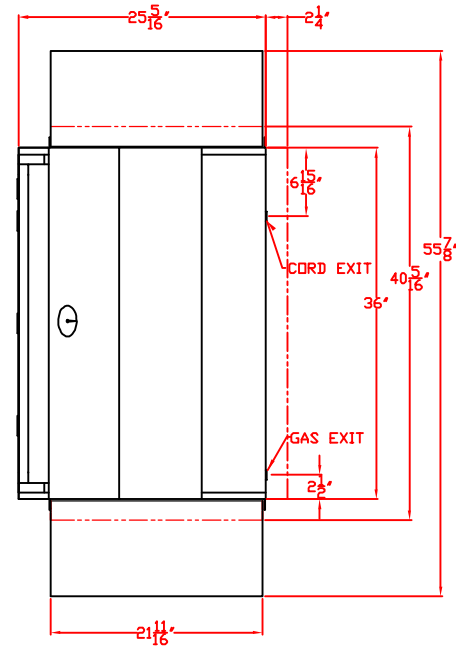

SEDONA BY LYNX
L600 GRILL
WITH CABINET
DIMENSIONS SHOWN

TOP VIEW

FRONT VIEW

RIGHT SIDE VIEW