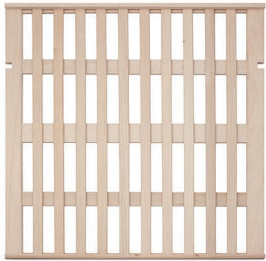

## EXCLUSIVE RACKING SYSTEM FOR OPTIMIZED WINE STORAGE

Shelves

14 shelves

Standard Bottles  
2 7/8" Diameter

14 shelves

Pinot Noir Bottles  
3 3/8" Diameter

14 shelves

Champagne Bottles  
3 1/2" Diameter

14 shelves

Bottle Capacity

171 Standard Bottles

128 Pinot Noir /  
Chardonnay Bottles

14 Champagne Bottles  
& 154 Standard Bottles

Top Shelf

Bottom Shelf