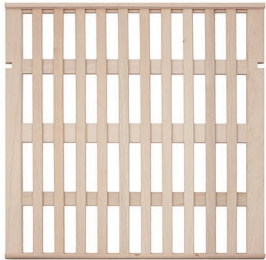

## EXCLUSIVE RACKING SYSTEM FOR OPTIMIZED WINE STORAGE

Shelves

14 shelves

Standard Bottles  
2 7/8" Diameter

14 shelves

Pinot Noir Bottles  
3 3/8" Diameter

14 shelves

Champagne Bottles  
3 1/2" Diameter

14 shelves

Bottle Capacity

171 Standard Bottles

128 Pinot Noir /  
Chardonnay Bottles

14 Champagne Bottles  
& 154 Standard Bottles

Top Shelf

Bottom Shelf