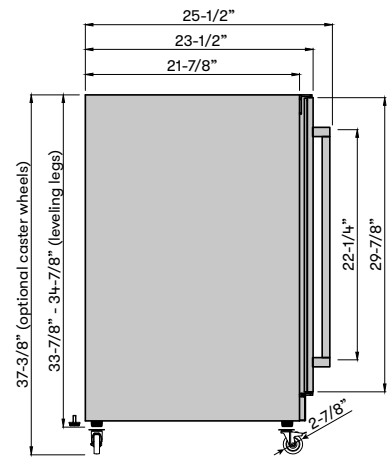

MODEL	
Hybrid Kegerator	PRKB24C01AG
Size	24"
Dimensions	23-7/8" W x 33-7/8" H x 23-1/2" D
Weight	110lbs.
Installation Type	Built-in / Freestanding
Refrigerant Type	R600a
Tap Options	Single, Double, or Triple (sold separately)

CONFIGURATIONS	
Configuration 1: Single Tap	(1) sixth barrel keg or (1) slim quarter barrel keg + 53 cans
Configuration 2: Single Tap	(1) half barrel keg
Configuration 3: Double Tap	(2) sixth barrel kegs or (2) slim quarter barrel kegs
Configuration 4: Triple Tap	(3) sixth barrel kegs
Configuration 5: No Tap	107 12oz cans*

FEATURES	
Volume	6 cu/ft
Temperature Range	32° - 65° F
Sound Level	42 dBA
Door Finish	304-grade stainless steel + glass display window
Cabinet Finish	Black body with 304-grade stainless steel top plate
Interior Finish	Black with stainless steel base plate
Handle	Pro-style, stainless steel
Stainless Steel Drip Tray	Yes, included
Built-In Installation Kit**	Yes, included
Field-Reversible Door	Yes
Door Glass	3-layer, Low-E Argon-filled
Zero-Clearance Door Hinges	Yes
Shelving	2 adjustable, glass beverage shelves
Controls	Electronic Capacitive Touch
Lighting	3-Color LED; Cloud White, Deep Blue, Amber
Door Open Alarm	Yes, after 3 minutes
Door Lock	Yes
Beer Line Cooling System	Yes, to keep the beer lines cool
Sabbath Mode	Yes
ENERGY STAR® Certified	Yes
Air Filtration	Yes, w/ carbon filter
PreciseTemp™	Yes
Active Cooling Technology	Yes

AC POWER	115V, 60Hz at Max. 1.5A