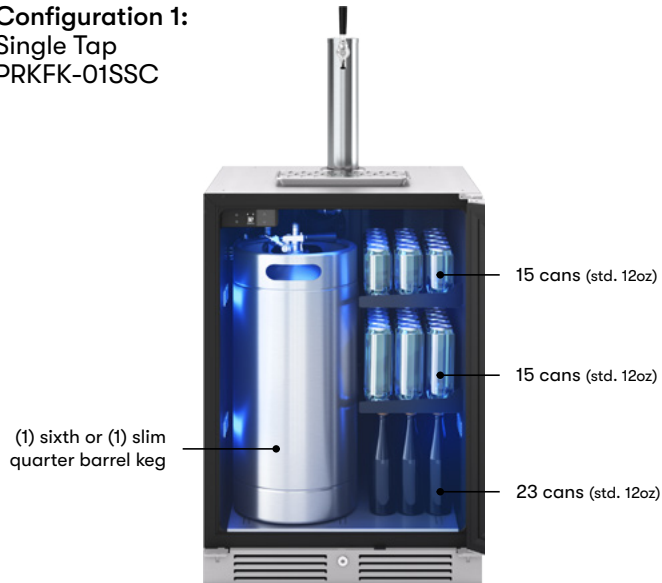

Top View

Side View

Front View

*Single Tap Kit (PRKFK-01SSC) and Double Tap Kit (PRKFK-02SSC)
**Triple Tap Kit (PRKFK-03SSC)

MULTIPLE KEG CONFIGURATIONS

Accommodate multiple keg sizes or it can easily function as a beverage cooler when a keg is not installed. Tap kit sold separately.

Configuration 1:
Single Tap
PRKFK-01SSC

Configuration 2:
Single Tap
PRKFK-01SSC

Configuration 3:
Double Tap
PRKFK-02SSC

Configuration 4:
Triple Tap
PRKFK-03SSC

Configuration 5:
No Tap
PRKSHLF-02BG

INDOOR

OPTIONAL/INCLUDED ACCESSORIES