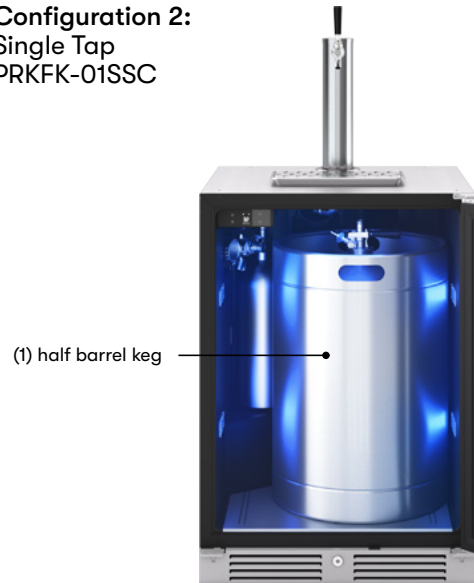

Configuration 2:
Single Tap
PRKFK-01SSC