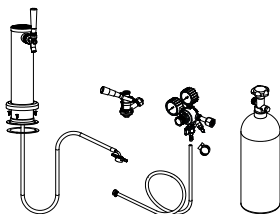

Specifications subject to change, check zephyronline.com for up-to-date information.
Zephyr | 2277 Harbor Bay Parkway, Alameda, CA 94502 | 888.880.8368

MAY24.0101

OPTIONAL ACCESSORY

DESCRIPTION

PRKFK-01SSC

Single Tap Kit with CO2 Tank

Includes stainless steel tower, 1 tap, beer line, gas line, regulator, CO2 tank and D-style keg coupler.

PRKFK-02SSC

Double Tap Kit with CO2 Tank

Includes stainless steel tower, 2 taps, 2 beer lines, 2 gas lines, regulator, CO2 tank and 2 D-style keg couplers.

PRKFK-03SSC

Triple Tap Kit with CO2 Tank

Includes stainless steel tower, 3 taps, 3 beer lines, 3 gas lines, regulator, CO2 tank and 3 D-style keg couplers.

PRKNCK-001

Nitrogen Conversion Kit, Single

Includes single stout faucet with handle and nitrogen regulator. Nitrogen tank and nitrogen coupler not included.