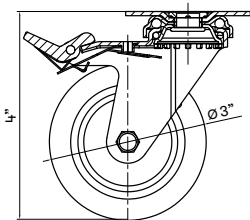

INDOOR

OPTIONAL/INCLUDED ACCESSORIES

INCLUDED ACCESSORY

Built-In Installation Kit

First kegerator with an included built-in install kit to simplify installation under a countertop.

OPTIONAL ACCESSORY

DESCRIPTION

PRKRAIL-0124SS

Drink Guardrail, 24in

Stainless steel guardrail that installs to the top of the kegerator when freestanding.

PRCAST-C001

Casters

Set of 4 wheels for use when freestanding.

Transforming the Kitchen through Design, Discovery, and Care

Specifications subject to change, check zephyronline.com for up-to-date information.
Zephyr | 2277 Harbor Bay Parkway, Alameda, CA 94502 | 888.880.8368

MAY24.0101

OPTIONAL ACCESSORY

DESCRIPTION

PRKFK-01SSC

Single Tap Kit with CO2 Tank

Includes stainless steel tower, 1 tap, beer line, gas line, regulator, CO2 tank and D-style keg coupler.

PRKFK-02SSC

Double Tap Kit with CO2 Tank

Includes stainless steel tower, 2 taps, 2 beer lines, 2 gas lines, regulator, CO2 tank and 2 D-style keg couplers.

PRKFK-03SSC

Triple Tap Kit with CO2 Tank

Includes stainless steel tower, 3 taps, 3 beer lines, 3 gas lines, regulator, CO2 tank and 3 D-style keg couplers.

PRKNCK-001

Nitrogen Conversion Kit, Single

Includes single stout faucet with handle and nitrogen regulator. Nitrogen tank and nitrogen coupler not included.

PRKSHELF-02BG

Beverage Cooler Conversion Kit

Set of two glass shelves to convert to a full beverage cooler.

PRKHAN-001

Zephyr Chalkboard Tap Handle, Walnut
1-3/8"W x 1-3/8"D x 4"H

Use on Zephyr Tap Kit to personalize your brew selection.