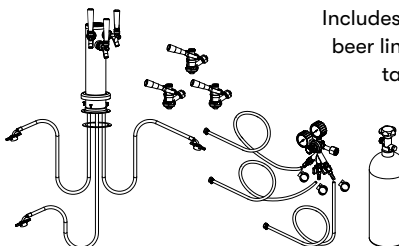

Single Tap Kit with CO2 Tank

Includes stainless steel tower, 1 tap, beer line, gas line, regulator, CO2 tank and D-style keg coupler.

PRKFK-02SSC

Double Tap Kit with CO2 Tank

Includes stainless steel tower, 2 taps, 2 beer lines, 2 gas lines, regulator, CO2 tank and 2 D-style keg couplers.

PRKFK-03SSC

Triple Tap Kit with CO2 Tank

Includes stainless steel tower, 3 taps, 3 beer lines, 3 gas lines, regulator, CO2 tank and 3 D-style keg couplers.

PRKNCK-001

Nitrogen Conversion Kit, Single

Includes single stout faucet with handle and nitrogen regulator. Nitrogen tank and nitrogen coupler not included.