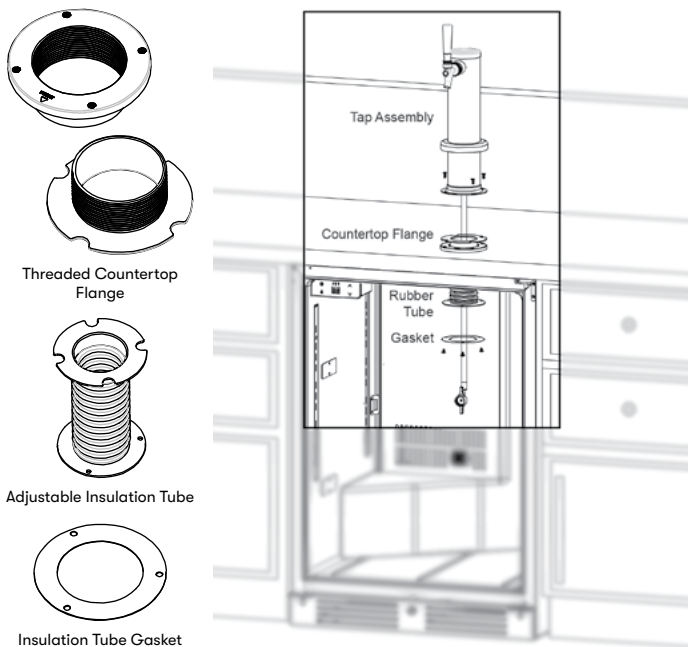

Top View

Side View

Front View

*Single Tap Kit (PRKFK-01SSC) and Double Tap Kit (PRKFK-02SSC)
**Triple Tap Kit (PRKFK-03SSC)

MULTIPLE KEG CONFIGURATIONS

Accommodate multiple keg sizes or it can easily function as a beverage cooler when a keg is not installed. Tap kit sold separately.

Configuration 1:
Single Tap
PRKFK-01SSC

Configuration 2:
Single Tap
PRKFK-01SSC

Configuration 3:
Double Tap
PRKFK-02SSC

Configuration 4:
Triple Tap
PRKFK-03SSC

Configuration 5:
No Tap
PRKSHLF-02BG

INDOOR

OPTIONAL/INCLUDED ACCESSORIES

INCLUDED ACCESSORY

Built-In Installation Kit

First kegerator with an included built-in install kit to simplify installation under a countertop.

OPTIONAL ACCESSORY

DESCRIPTION

PRKRAIL-0124SS

Drink Guardrail, 24in