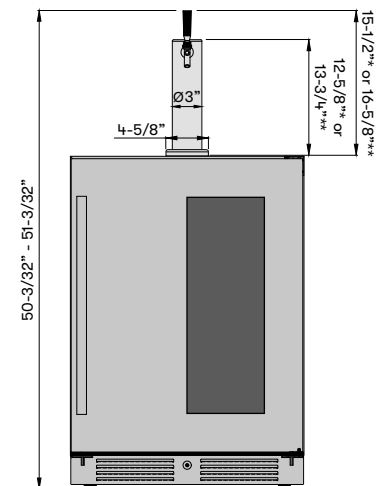

Front View

*Single Tap Kit (PRKFK-01SSC) and Double Tap Kit (PRKFK-02SSC)
**Triple Tap Kit (PRKFK-03SSC)