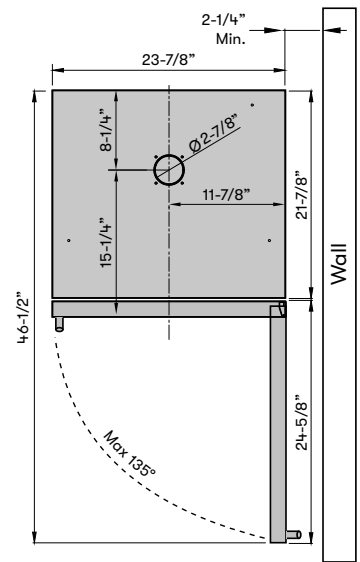

AC POWER	115V, 60Hz at Max. 1.5A

OPTIONAL ACCESSORIES	
Single Tap Kit, Stainless Steel, with CO2 Tank	PRKFK-01SSC
Double Tap Kit, Stainless Steel, with CO2 Tank	PRKFK-02SSC
Triple Tap Kit, Stainless Steel, with CO2 Tank	PRKFK-03SSC
Nitrogen Conversion Kit, Single	PRKNCK-001
Drink Guardrail, Stainless Steel, 24in	PRKRAIL-0124SS
Beverage Cooler Conversion Kit	PRKSHLF-02BG (set of 2 shelves)
Casters	PRCAST-C001 (set of 4)
Beer Line Cleaning Kit	PRKCLN-001
Contemporary Handle Kit	PRHAN-C101 (Stainless Steel)
Contemporary Handle Kit	PRHAN-C102 (Brushed Gold)
Contemporary Handle Kit	PRHAN-C104 (Matte Black)
Pro Handle Kit	PRHAN-C002 (Brushed Gold)
Pro Handle Kit	PRHAN-C004 (Matte Black)
Solid Panel Ready Door with Kickplate***	PRPNLC24AKIT
Zephyr Chalkboard Tap Handle, Walnut	PRKHAN-001

WARRANTY	2 years parts, 2 years labor, 5 years compressor

*PRKSHLF-02BG optional accessory is needed for full beverage cooler configuration.

**First kegerator with an included built-in install kit to simplify installation under a countertop.

***Prefer a solid door panel? We've got you covered. Purchase the solid panel ready door, pictured on page 1, for a more integrated installation. See *solid panel ready door spec* for more information.

Top View