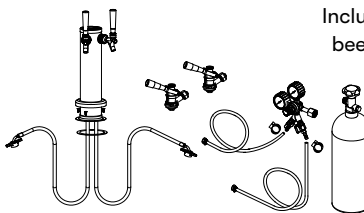

Single Tap Kit with CO2 Tank

Includes stainless steel tower, 1 tap, beer line, gas line, regulator, CO2 tank and D-style keg coupler.

PRKFK-02SSC

Double Tap Kit with CO2 Tank

Includes stainless steel tower, 2 taps, 2 beer lines, 2 gas lines, regulator, CO2 tank and 2 D-style keg couplers.

PRKFK-03SSC

Triple Tap Kit with CO2 Tank

Includes stainless steel tower, 3 taps, 3 beer lines, 3 gas lines, regulator, CO2 tank and 3 D-style keg couplers.

PRKNCK-001

Nitrogen Conversion Kit, Single

Includes single stout faucet with handle and nitrogen regulator. Nitrogen tank and nitrogen coupler not included.