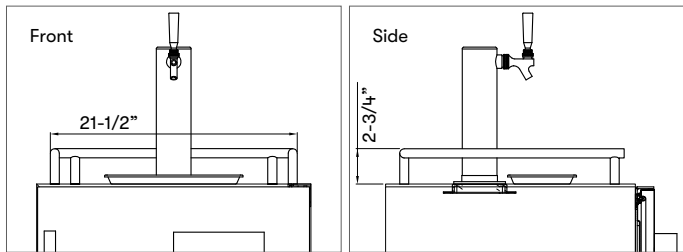

OPTIONAL ACCESSORY

DESCRIPTION

PRKRAIL-0124SS

Drink Guardrail, 24in

Stainless steel guardrail that installs to the top of the kegerator when freestanding.

PRCAST-C001

Casters

Set of 4 wheels for use when freestanding.