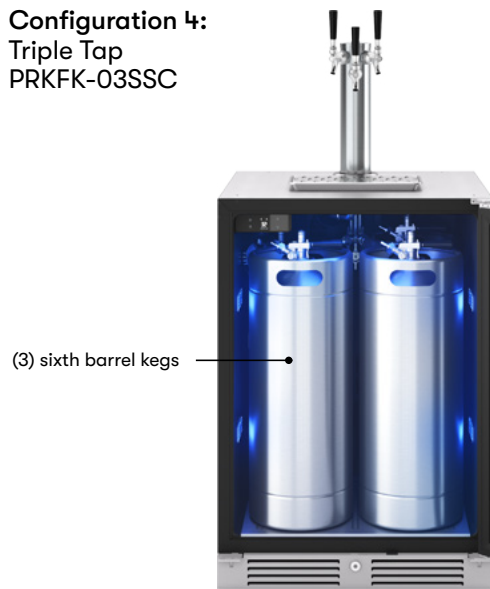

Configuration 4:
Triple Tap
PRKFK-03SSC