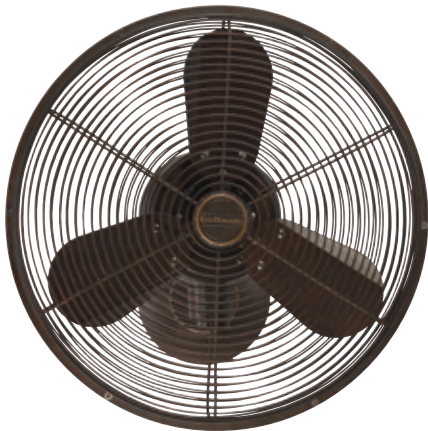

A

Front View

B

Front View

A

Brushed Polished Nickel Bellows IV
Model **BW414BNK3**
Location **Suitable for Damp Locations**

B

Aged Bronze Textured Bellows IV
Model **BW414AG3**
Location **Suitable for Damp Locations**

AVAILABLE FINISHES

- AG** Aged Bronze Textured
- BNK** Brushed Polished Nickel

FAN CONTROL OPTIONS

CM-8W Speed and Oscillation Wall Control
(Included)