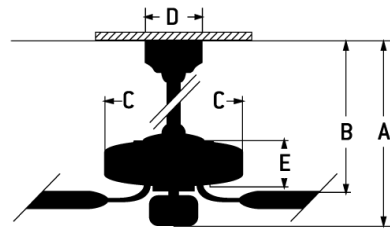

### Specs

Blade Sweep Opt (in.)	44, 52
Blades	5
Blade Pitch (deg)	11.50
Motor Size (MM)	153x15
Energy Guide Watts	40
Energy Guide CFM	3850
Energy Guide CFM_Watts	97
High Speed (CFM)	5262.78
Low Speed (CFM)	2248.82
Carton Size (CU FT)	20.04
Bulb CCT	3000

### Dimensions

A:	20.64
B:	13.13
C:	11.56
D:	5.51
E:	4.54
F: w/o Light Kit - Downrod Length (in.)	4.54 6

**Bulb Wattage**  
**CRI**  
**Light Kit Options**

7  
80  
Integrated Light Kit Included

Craftmade • PO Box 191063 • Dallas, TX • 75219 • • • © 2022 All Rights Reserved