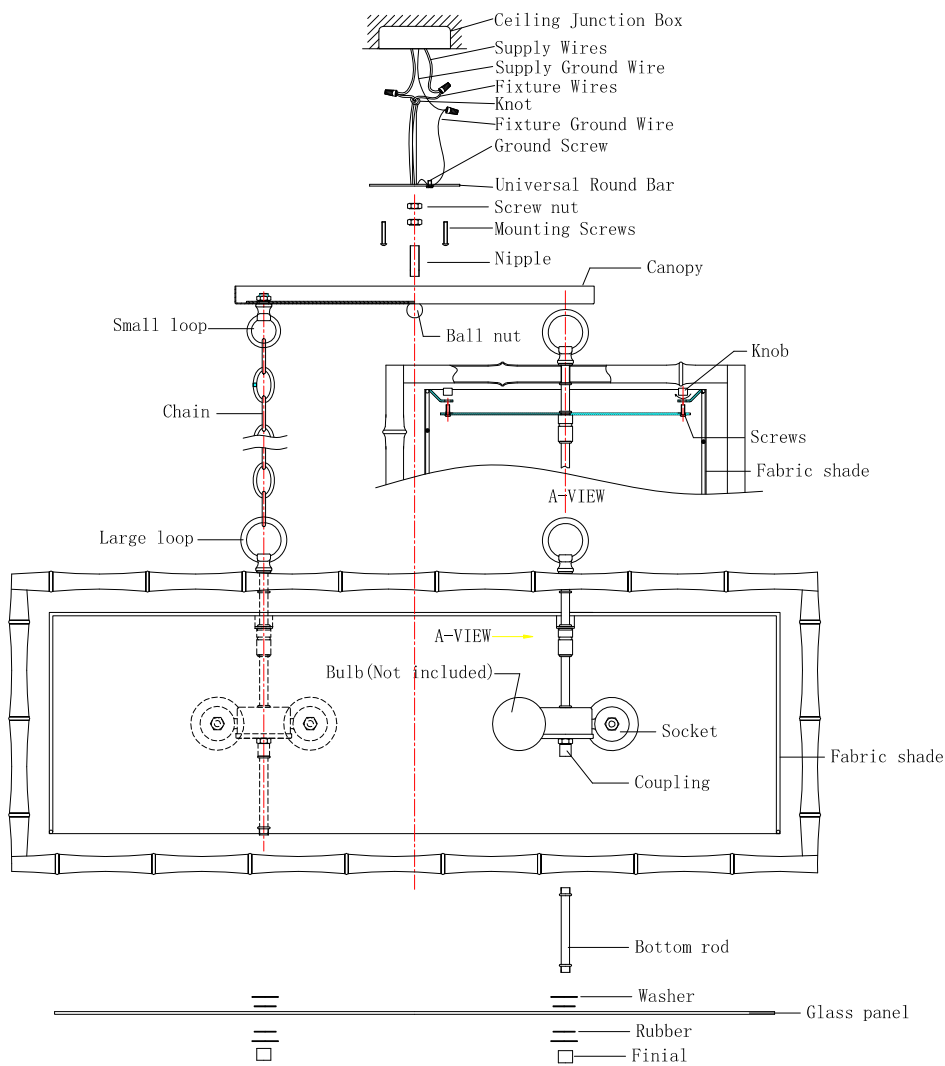

CRYSTORAMA

1958
 95 Cantiague Rock Road, Westbury NY 11590
 ph:516.931.9090 fax:516.931.1254
 info@crystorama.com www.crystorama.com

MODEL#: 9017-SA ASSEMBLY AND DRESSING INSTRUCTIONS

All electrical components must be installed by a licensed electrician in accordance with the National Electric Code and the appropriate local electrical codes.

You will need 6 - Med. Bulb
 60 Watts Recommended
 100Watts Max
 Bulb not included

2014-07-07