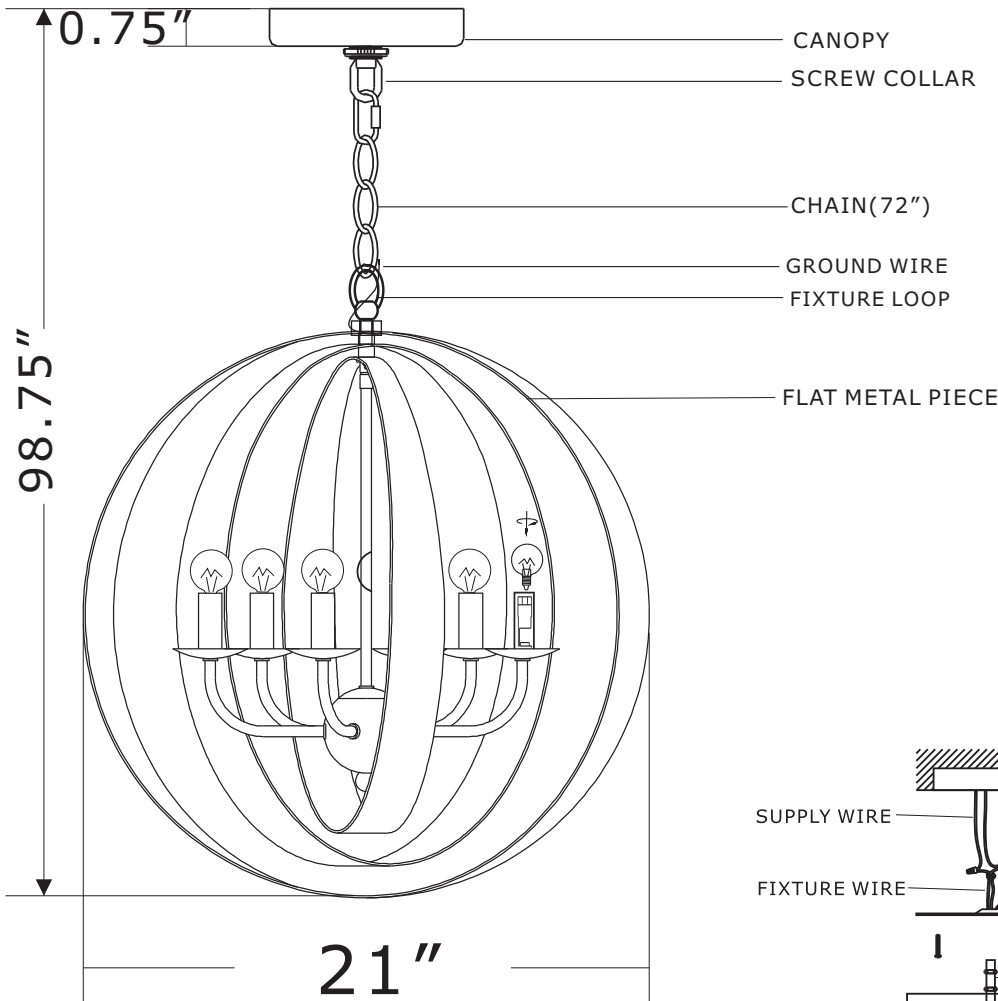

CRYSTORAMA

95 Cantiague Rock Road , Westbury, NY 11590 • toll free: 1.800.888.4470 fax: 516.931 .1254 • info@crystorama.com • www.crystorama.com

MODEL #: 585-EB-GA ASSEMBLY AND DRESSING INSTRUCTIONS

WARNING
Electrical Danger Turn Power off

REQUIRED G16-1/2"

You will need 6 Candelabra bulbs. 40 Watts recommended 60 Watts max. Bulb not included.