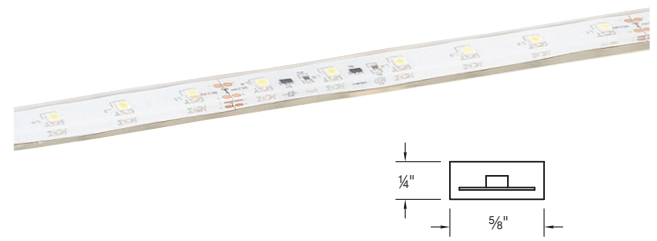

PDQ-O LED

24V DC Strip Lighting

Wet Location / Outdoor

PDQ-H-O High Output

PDQ-S-O Standard Output

LEDs

- **High-output**
Warm White: 2,800°K ±100°K, CRI 70, 225 lm per foot
Natural White: 4,100°K ±100°K, CRI 65, 235 lm per foot
- **Standard-output**
Warm White: 2,800°K ±100°K, CRI 70, 125 lm per foot
Natural White: 4,100°K ±100°K, CRI 65, 135 lm per foot

System

- 24VDC system, onboard constant-current driver:
High-output – 3.65W per foot
Standard-output – 2.30W per foot
- Dimmable with magnetic low-voltage (MLV) dimmer
- 20' max. run length
- Ultra-compact strip
- Available in 5' and 20' lengths
- 5' power feeds included with 5' lengths; 10' power feeds included with 20' lengths
- Field-cutttable with convenient markings every 4 inches
- Stainless steel mounting clips available
- UL/C-UL Listed for wet location (IP67)

24VDC, Standard-output LEDs

<input type="checkbox"/>	PDQ24-S-O-20-WW	Warm White Standard-output LED (2,800°K ±100K), CRI 70	20'
<input type="checkbox"/>	PDQ24-S-O-20-NW	Natural White Standard-output LED (4,100°K ±100K), CRI 65	20'
<input type="checkbox"/>	PDQ24-S-O-5-WW	Warm White Standard-output LED (2,800°K ±100K), CRI 70	5'
<input type="checkbox"/>	PDQ24-S-O-5-NW	Natural White Standard-output LED (4,100°K ±100K), CRI 65	5'

PDQ-O LED Accessories

System

- 24VDC system, onboard constant-current driver:
High-output – 3.65W per foot
Standard-output – 2.30W per foot
- Dimmable with magnetic low-voltage (MLV) dimmer
- 20' max. run length
- Ultra-compact strip
- Available in 5' and 20' lengths
- 5' power feeds included with 5' lengths; 10' power feeds included with 20' lengths
- Field-cutttable with convenient markings every 4 inches
- Stainless steel mounting clips available
- UL/C-UL Listed for wet location (IP67)