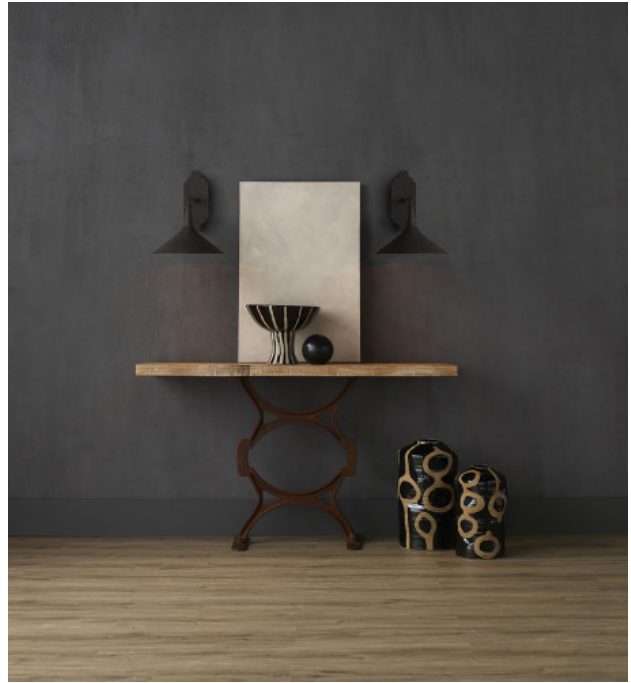

## Manuscript Black Wall Sconce

5151

Overall: 17"h x 14"w x 19"d

Finish: Molé Black/Antique Mirror

Materials: Metal/Glass

Item Weight: 4 lb

Number of Lights: 1

Suggested Bulb: G Globe

Socket Type: E26

Watts per Socket / Item: 100 / 100

The Manuscript Wall Sconce is a contradiction in tones. The Mole black finish on the exterior of the shade contrasts the slices of antiqued mirror fitted piece by piece inside shade to create a luminous reflector. This black wall sconce is certified for damp locations.