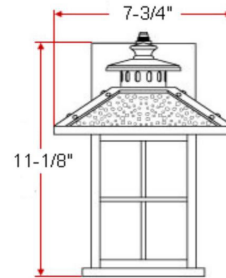

Gladstone I-Light Outdoor LED Wall Light

Oil Rubbed Bronze

SPECIFICATIONS

MOUNTING:	Wall Mount
SLOPED CEILING ADAPTABLE:	No
LAMP TYPE 1:	1 lamp W -8
	base bulb
BULB INCLUDED:	Yes
WATTS PER BULB:	W
TOTAL WATTAGE:	W
DIMMABLE:	Yes
MATERIAL CONSTRUCTION:	Steel
ASSEMBLED DIMENSIONS:	7.75" L x 11.1" H x 9" D
WEIGHT:	5.06 lbs.

BACKPLATE DIMENSIONS:	N/A
CANOPY CEILING DIMENSIONS:	N/A
GLASS/SHADE DIMENSIONS:	N/A
GLASS/SHADE MATERIAL:	Glass
GLASS/SHADE TYPE:	PTUFERFE
GLASS/SHADE COLOR:	8IJUF

WARRANTY:	10-Year limited warranty
UL/ETL CERTIFICATION:	UL
WET/DRY/DAMP LISTING:	8FU
ADA COMPLIANT:	No
ENERGY STAR CERTIFIED:	No