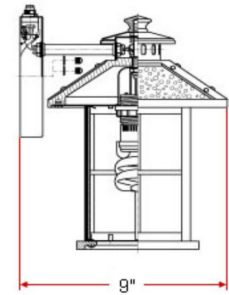

Gladstone I-Light Outdoor LED Wall Light

Oil Rubbed Bronze

SPECIFICATIONS

MOUNTING:	Wall Mount
SLOPED CEILING ADAPTABLE:	No
LAMP TYPE 1:	1 lamp W -8
	base bulb
BULB INCLUDED:	Yes
WATTS PER BULB:	W
TOTAL WATTAGE:	W
DIMMABLE:	Yes
MATERIAL CONSTRUCTION:	Steel
ASSEMBLED DIMENSIONS:	7.75" L x 11.1" H x 9" D
WEIGHT:	5.06 lbs.