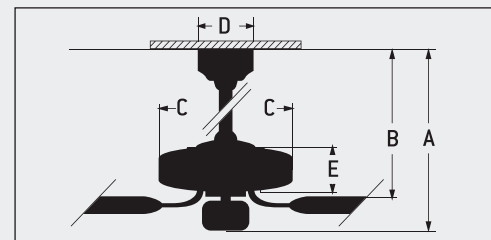

Regatto

Brushed Polished Nickel 54" Regatto
Blades
Light Kit
Location

Model . . . **REG54BNK3**
Painted Silver
Integrated with Clear
Holophane Glass
Suitable for Damp Locations

FEATURES

- 3 Speed Reversible Motor
- 6" Downrod (Included)
- Lifetime Limited Warranty
- Integrated Light Kit, 1 x 75 Watt, JD E11 Halogen Bulb Included
- Remote & Wall Control Included

SPECS

- Blade Sweep Opt. 54"
- Number of Blades 3
- Blade Pitch 13°
- Motor Size (MM) 172 x 14
- AMPS (HI Speed) <1
- Shipping Wt. (lbs.) 22.27
- CU. FT. in Carton 2.13
- Airflow* 6061
(Cubic Feet per Minute)
- Electricity Use* 62
- Airflow Efficiency* 98
(Cubic Feet Per Minute Per Watt)

CEILING DROP DIMENSIONS

A: 6" DR - 16.1" D: 5.81"
B: 6" DR - 12.54" E: 11.26"
C: 12.44" *DR=Downrod

"Compare: 49" to 60" ceiling fans have airflow efficiencies ranging from approximately 51 to 176 cubic feet per minute per watt at high speed."