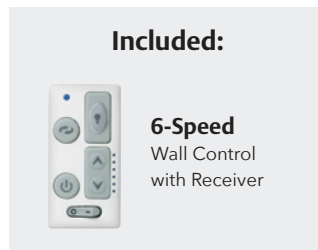

NEW!

Style Category: Contemporary
 Motor: EcoMotor
 Blade Pitch: 14°
 RPM Range: Not Available
 High Speed Amps: Not Available
 Accepts 2.5" Downrod: Yes
 Wet/Damp: Indoor
 Control Included: 6-Speed Wall Control
 Receiver Included: RC188
 Manual Reverse Switch
 Dimming Light: Yes
 AL100 Adaptable: No

- 54" Blade Span
- Integrated LED light fixture
 - 2,000 Lumens
 - 20 Watts
 - 95 CRI
 - 3,000 CCT
- 4.5" Downrod Included

INTEGRATED LED LIGHTING

LIMITED LIFETIME MOTOR WARRANTY

SHIPS TO CANADA

Ideal Energy Ratings at High Speed