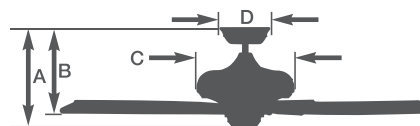

- 54" Blade Span
- Integrated LED light fixture
 - 2,000 Lumens
 - 20 Watts
 - 95 CRI
 - 3,000 CCT
- 4.5" Downrod Included

INTEGRATED LED LIGHTING

LIMITED LIFETIME MOTOR WARRANTY

SHIPS TO CANADA

Ideal Energy Ratings at High Speed

Energy efficiency information was not available at the time of publication. Visit emersonfans.com for up-to-date information.

A: 14.4" B: 12.7" C: 6.7" D: 5.8"

Specifications subject to change without notice.