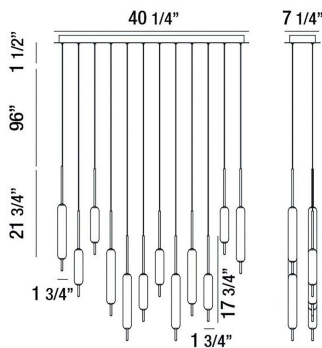

CUMBERLAND, 40" LINEAR CHANDELIER

PRODUCT DETAILS

No.	:	37236-042
Product Color	:	SATIN NICKEL
Product Material	:	METAL
Shade / Accent Colour	:	WHITE
Shade / Accent Material	:	GLASS
Length	:	40.25"
Width	:	7.25"
Height	:	21.75"
Overall Height	:	119.25"
Weight	:	23lbs

LIGHT SOURCE DETAILS

Light Source Type	:	INTEGRATED LED
Input Voltage	:	120V
Bulb Voltage	:	120V
Socket Type	:	LED
Total Wattage	:	120W
Total Lumen	:	7200lm
Kelvin	:	3000K
CRI	:	90
Dimmable	:	Yes

Options Available

ITEM NO.	FINISH	SHADE
37236-014	ANTIQUÉ BRASS	WHITE
37236-021	BLACK	WHITE
37236-038	MIXED	WHITE
37236-042	SATIN NICKEL	WHITE

TECHNICAL DETAILS

Hanging Support Type	:	WIRE
Hanging Support Length	:	96"
Canopy / Backplate Length	:	40.25"
Canopy / Backplate Height	:	1.5"
Canopy / Backplate Width	:	7.25"
Location	:	DRY
Approval	:	
Title 24	:	Yes