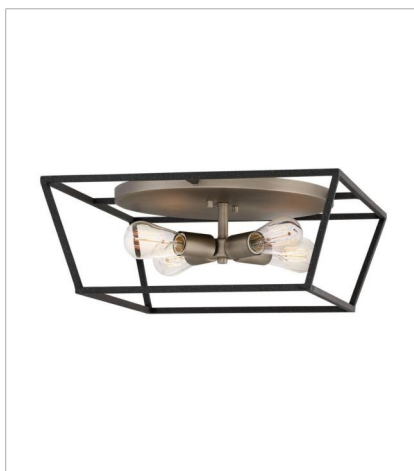

3331DZ
MEDIUM FLUSH MOUNT
18" W, 7.3" H
Socketed
4-14w Med. LED, 60w Equiv.

HINKLEY

HINKLEY
33000 Pin Oak Parkway
Avon Lake, OH 44012

PHONE: (440) 653-5500
Toll Free: 1 (800) 446-5539

hinkley.com