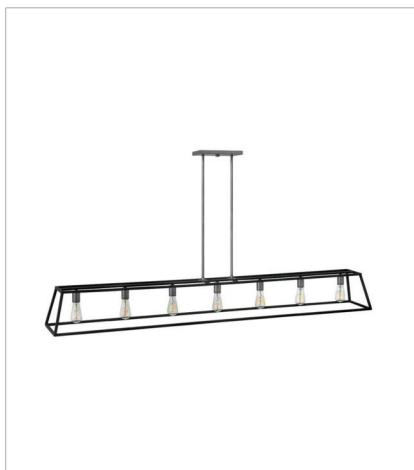

3355DZ
SEVEN LIGHT OPEN FRAME LINEAR
65" W, 9.8" H
Socketed
7-14w Med. LED, 100w Equiv.