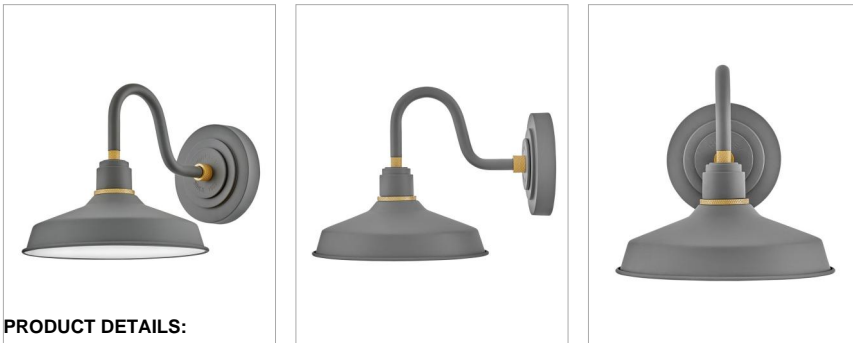

FOUNDRY CLASSIC

10231DMG

SMALL GOOSENECK BARN LIGHT

Decidedly industrious, Foundry is reinventing purposeful lighting. Focused and direct, the sturdy aluminum shade features knurled brass details to offset the Dark Matte Grey finish while casting a uniform light. The simple, understated form plants a vintage aesthetic for both inside and outside spaces while offering mix and match options that customize the look.

DETAILS	
FINISH:	Dark Matte Grey
MATERIAL:	Aluminum

DIMENSIONS	
WIDTH:	9.3"
HEIGHT:	9.5"
WEIGHT:	2.8lb
BACK PLATE:	6" Dia.
EXTENSION:	13.3"
TOP TO OUTLET:	4.75"

LIGHT SOURCE	
LIGHT SOURCE:	LED Lamp
WATTAGE:	1-14w Med. LED, 100w Equiv.
VOLTAGE:	120v

SHIPPING	
CARTON LENGTH:	12.5
CARTON WIDTH:	12.5
CARTON HEIGHT:	11
CARTON WEIGHT:	8

PRODUCT DETAILS:

- Suitable for use in wet (outdoor direct rain or sprinkler) locations as defined by NEC and CEC. Meets United States UL Underwriters Laboratories & CSA Canadian Standards Association Product Safety Standards
- Fixture is Dark Sky compliant and engineered to minimize light glare upward into the night sky
- 2 year finish warranty
- Angular lines, a bold finish and robust details create an industrial edge to add flair to any type of façade
- Rich gray tone