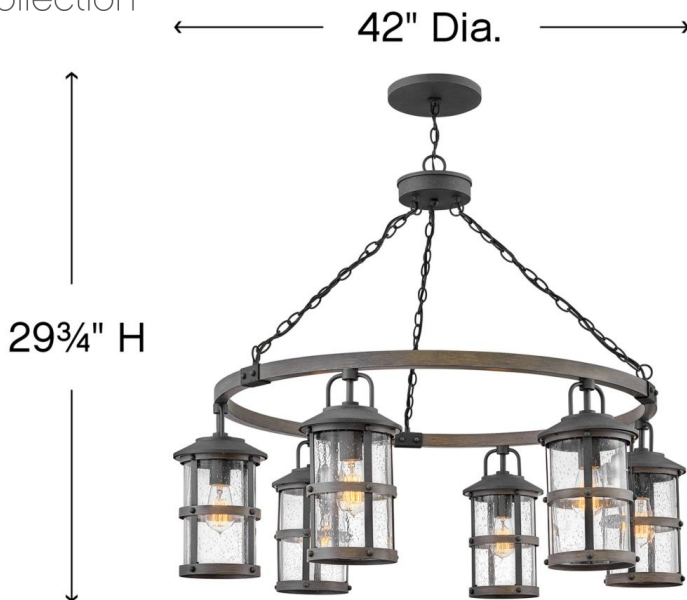

OPEN AIR™

collection

LAKEHOUSE

2689DZ

MEDIUM SINGLE TIER

The look is relaxed, but the components of Lakehouse are quietly satisfying. Lakehouse features a distressed, Aged Zinc finish with clear seeded glass. Driftwood Grey finish rings add a wooden look to round out the coastal casual style. Cast aluminum construction ensures Lakehouse will withstand for years. Blissfully simple, yet all the details are memorable.

DETAILS	
FINISH:	Aged Zinc
MATERIAL:	Aluminum
GLASS:	Clear Seedy

DIMENSIONS	
WIDTH:	42"
HEIGHT:	29.8"
WEIGHT:	26.5 lbs.

LIGHT SOURCE	
LIGHT SOURCE:	Socket
WATTAGE:	6-100w Med.
VOLTAGE:	120v

MOUNTING	
CANOPY:	8" Dia.
LEAD WIRE:	120"

SHIPPING	
CARTON LENGTH:	45.5"
CARTON WIDTH:	41.5"
CARTON HEIGHT:	19"
CARTON WEIGHT:	26.5 lbs.

PRODUCT DETAILS:

- This chain or cable hung fixture may be installed on any sloped ceiling.
- Suitable for use in wet (interior direct splash and outdoor direct rain or sprinkler) locations as defined by NEC and CEC. Meets United States UL Underwriters Laboratories & CSA Canadian Standards Association Product Safety Standards
- Ideal for vintage filament bulbs (not included)
- 2 year finish warranty
- The stylish Open Air collection includes outdoor-rated chandeliers, pendants and sconces that provide design-conscious solutions to a variety of exterior environments.
- Rustic elements with bold, refined details complement a variety of facades from farmhouse to contemporary architecture
- Rich gray tone