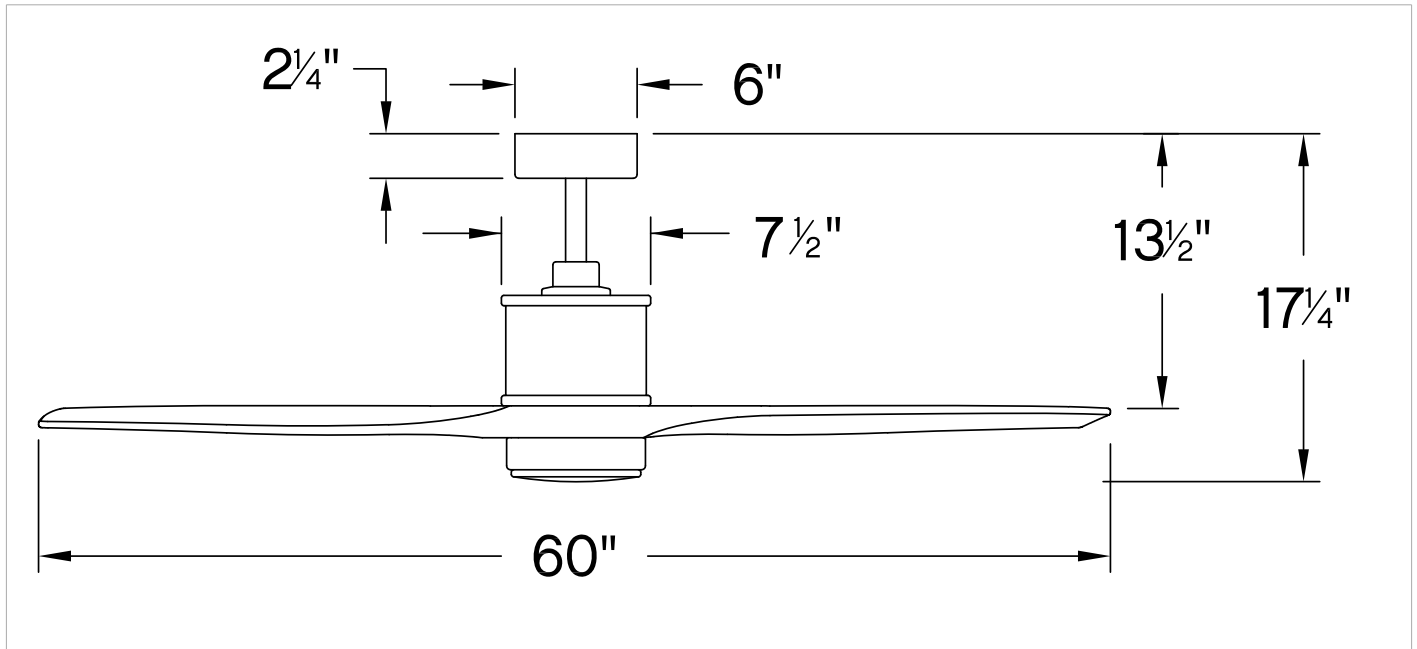

HOVER 60" LED FAN

900760FWK-LWD

PERFORMANCE SPECIFICATIONS	STANDARD	
	HIGH SPEED	AVERAGE SPEED
Airflow	7118	4714
EnergyUse	28.5	18
EnergyCost	8	5
Efficiency	249	267
AMPS	0.37	0.21
RPMS	150	98