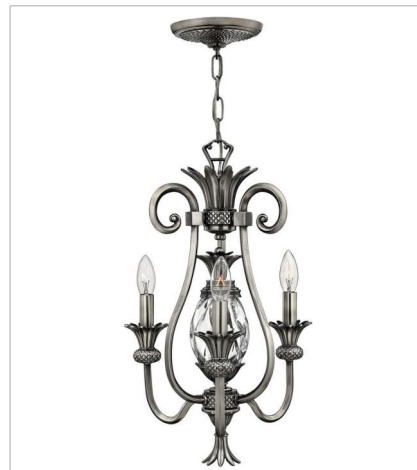

PLANTATION

A Hinkley classic, the ornate Plantation collection features exceptional pineapple-shaped, clear optic glass that makes a noble statement. The elaborate, decorative cast detailing is accentuated by its lush finish.

FINISH: Polished Antique Nickel

GLASS: Clear Optic

SHADE: Ivory Silk

4102PL
SMALL FLUSH MOUNT
12" W, 8" H
Socket
2-60w Med.,

4881PL
MEDIUM FLUSH MOUNT
16" W, 8.8" H
Socket
3-60w Med.,

5310PL
SINGLE LIGHT VANITY
5" W, 8.8" H
Socket
1-100w Med.,

FINISH: Polished Antique Nickel

GLASS: Clear Optic

SHADE: Ivory Silk

5315PL
FIVE LIGHT VANITY
37" W, 8.3" H
Socket
5-100w Med.,

2222PL
LARGE PENDANT
12.5" W, 28.5" H
Socket
4-40w Cand.,

4103PL
SMALL SINGLE TIER
13" W, 19" H
Socket
3-60w Cand.,

4885PL
MEDIUM SINGLE TIER
22.3" W, 24.5" H
Socket
5-75w Med.,

4886PL
LARGE SINGLE TIER
28" W, 33" H
Socket
7-60w Cand.,

5317PL
SMALL PENDANT
5" W, 8.3" H
Socket
1-100w Med.,

HINKLEY

HINKLEY
33000 Pin Oak Parkway
Avon Lake, OH 44012