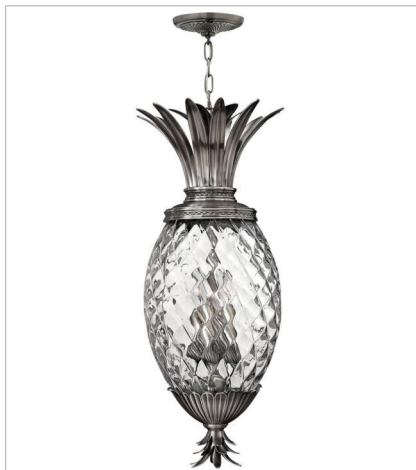

PLANTATION

A Hinkley classic, the ornate Plantation collection features exceptional pineapple-shaped, clear optic glass that makes a noble statement. The elaborate, decorative cast detailing is accentuated by its lush finish.

FINISH: Polished Antique Nickel

GLASS: Clear Optic

SHADE: Ivory Silk

4102PL
SMALL FLUSH MOUNT
12" W, 8" H
Socket
2-60w Med.,

4881PL
MEDIUM FLUSH MOUNT
16" W, 8.8" H
Socket
3-60w Med.,

5310PL
SINGLE LIGHT VANITY
5" W, 8.8" H
Socket
1-100w Med.,

PHONE: (440) 653-5500
Toll Free: 1 (800) 446-5539

hinkley.com

PLANTATION

A Hinkley classic, the ornate Plantation collection features exceptional pineapple-shaped, clear optic glass that makes a noble statement. The elaborate, decorative cast detailing is accentuated by its lush finish.

FINISH: Polished Antique Nickel

GLASS: Clear Optic

SHADE: Ivory Silk

5315PL
FIVE LIGHT VANITY
37" W, 8.3" H
Socket
5-100w Med.,

2222PL
LARGE PENDANT
12.5" W, 28.5" H
Socket
4-40w Cand.,

4103PL
SMALL SINGLE TIER
13" W, 19" H
Socket
3-60w Cand.,