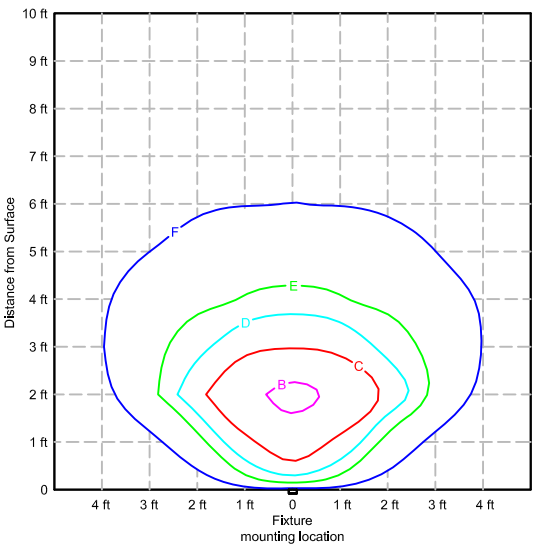

Footcandles
 A 1.00
 B 0.50
 C 0.20
 D 0.10
 E 0.05
 F 0.01

58508 Step Light

HINKLEY
 LIGHTING

BZ - Bronze

LA - Light Almond

WH - White

TT - Titanium

12in
 mounting
 height

18in
 mounting
 height

24in
 mounting
 height