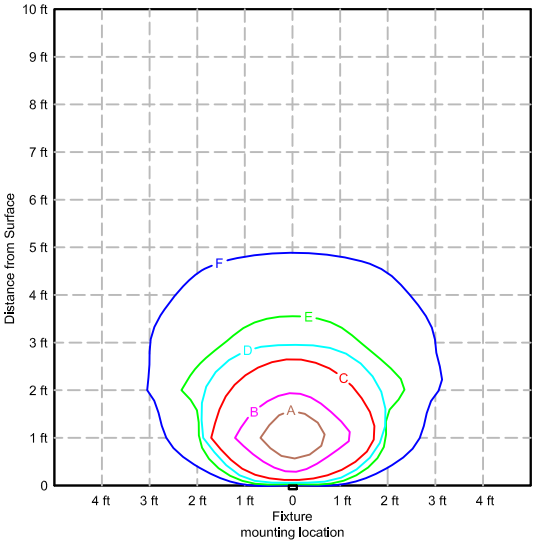

Footcandles
 A 1.00
 B 0.50
 C 0.20
 D 0.10
 E 0.05
 F 0.01

58508 Step Light

HINKLEY
 LIGHTING

BZ - Bronze

LA - Light Almond

WH - White

TT - Titanium

12in
 mounting
 height

18in
 mounting
 height

24in
 mounting
 height