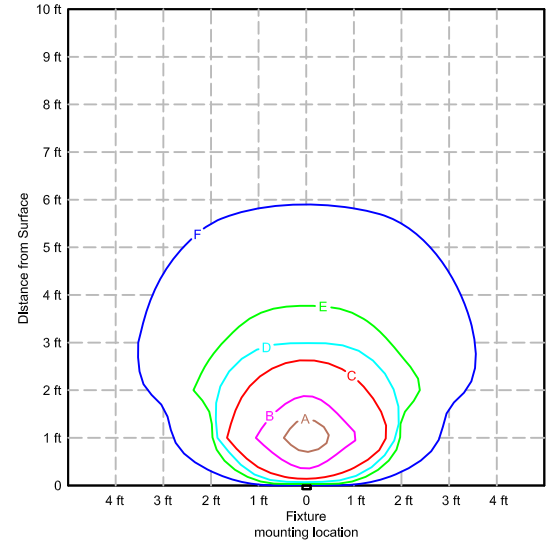

Footcandles
 A 1.00
 B 0.50
 C 0.20
 D 0.10
 E 0.05
 F 0.01

58508 Step Light

HINKLEY
 LIGHTING

BZ - Bronze

LA - Light Almond

WH - White

TT - Titanium

12in
 mounting
 height

18in
 mounting
 height

24in
 mounting
 height