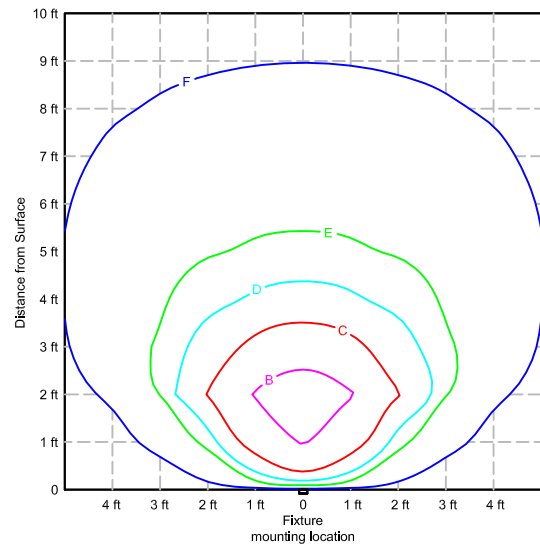

Footcandles
 A 1.00
 B 0.50
 C 0.20
 D 0.10
 E 0.05
 F 0.01

58508 Step Light

HINKLEY
 LIGHTING

BZ - Bronze

LA - Light Almond

WH - White

TT - Titanium

12in
 mounting
 height

18in
 mounting
 height

24in
 mounting
 height