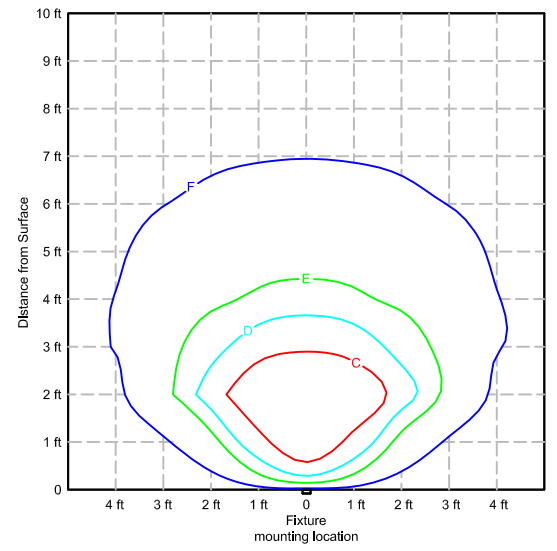

Footcandles
 A 1.00
 B 0.50
 C 0.20
 D 0.10
 E 0.05
 F 0.01

58508 Step Light

HINKLEY
 LIGHTING

BZ - Bronze

LA - Light Almond

WH - White

TT - Titanium

12in
 mounting
 height

18in
 mounting
 height

24in
 mounting
 height