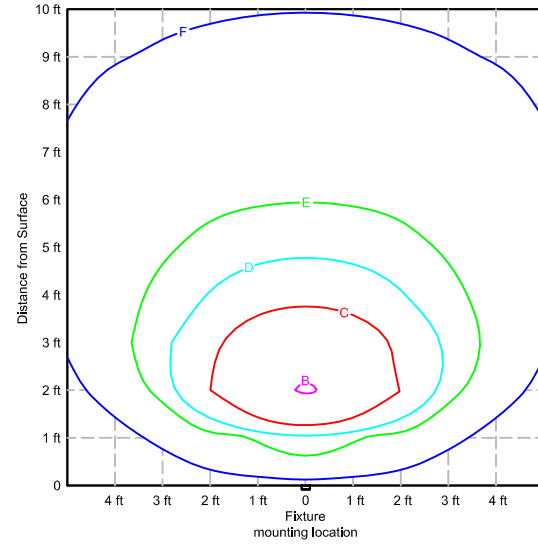

Footcandles
 A 1.00
 B 0.50
 C 0.20
 D 0.10
 E 0.05
 F 0.01

58508 Step Light

HINKLEY
 LIGHTING

BZ - Bronze

LA - Light Almond

WH - White

TT - Titanium

12in
 mounting
 height

18in
 mounting
 height

24in
 mounting
 height