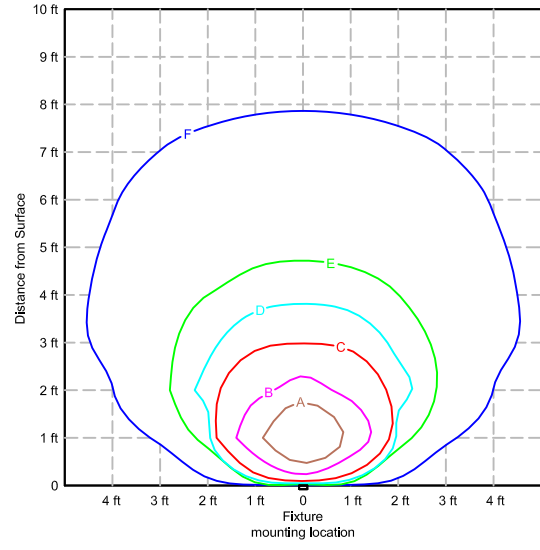

Footcandles
 A 1.00
 B 0.50
 C 0.20
 D 0.10
 E 0.05
 F 0.01

58508 Step Light

HINKLEY
 LIGHTING

BZ - Bronze

LA - Light Almond

WH - White

TT - Titanium

12in
 mounting
 height

18in
 mounting
 height

24in
 mounting
 height