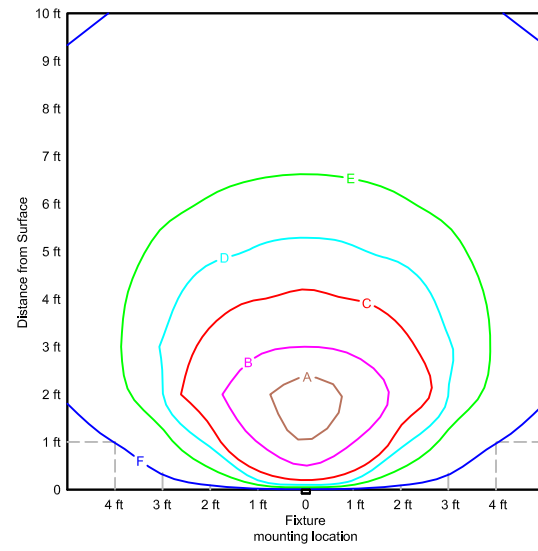

Footcandles
 A 1.00
 B 0.50
 C 0.20
 D 0.10
 E 0.05
 F 0.01

58508 Step Light

HINKLEY
 LIGHTING

BZ - Bronze

LA - Light Almond

WH - White

TT - Titanium

12in
 mounting
 height

18in
 mounting
 height

24in
 mounting
 height