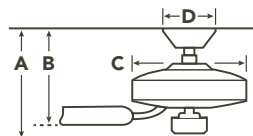

COORDINATED LIGHTING

To see the complete Crosby Collection visit Kichler.com.

Mini Pendant
43996NI

Linear Chandelier
43995OZ

HANGING MEASUREMENTS

WITH 6" DOWNROD

Fixture Drop (from ceiling)	Blade Drop (from ceiling)	Housing (width)	Ceiling Canopy (width)
A: 14.25"	B: 13.50"	C: 8.00"	D: 6.00"