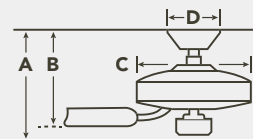

INCLUDED CONTROLS

COOLTOUCH™ CONTROL SYSTEM – BASIC

- 3 Forward Speeds
- Manual Reverse
- Lights On/Off with Full Range Dimming
- Motor Off

OPTIONAL CONTROLS

370039MULTR (shown)
371042MUL

WALL TRANSMITTER – BASIC

See pages 306-308 for more information.

HANGING MEASUREMENTS

WITH 4" DOWNROD			
Fixture Drop (from ceiling)	Blade Drop (from ceiling)	Housing (width)	Ceiling Canopy (width)
A: 13.25"	B: 12.75"	C: 13.75"	D: 6.70"