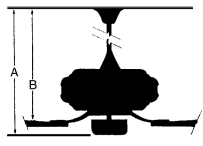

MEASUREMENTS

Blade Finish:	Reversible		
	Blades:		
	No		
Blade Material:	Slope:		
ABS	Yes		
Blade Sweep:	No. of Blades:	Blade Pitch:	Hanging Weight:
56"	4	26 DEGREES	14.07
Downrod 1:	Downrod 1	Downrod 2:	Downrod 2
6	Outside Dia:	Outside Dia:	
	.75		
Ceiling to Lowest Point: (Dim A)	Ceiling to Blade (Dim B)	Lead Wire:	Motor Size:
14.5	12.0	80 INCH	DC
			123x30mm

	Low	Low/Med.	Medium	Med/High	High
RPM:	51				191
Amps:	0.06				0.51
Watts:	3.95				41.74
CFM:	2508.0				8177.0
CFM/Watts:	634.94				195.9

LAMPING

No. of Bulbs:	Light Type:	Light Kit Optional: No		
1	Z04 LED			
Max Bulb	Socket:			
Wattage:	Y06 LED MODULE			
20				
Integrated Light Kit:	Dimmable:	Ballast:	Rated Life	Uplight:
Yes	Yes		Hours:	No
			30000	
Bulb/LED Included:	Color Temp.:	CRI:	Initial Lumens:	Delivered Lumens:
Yes	3000	96	1100.4	643.5