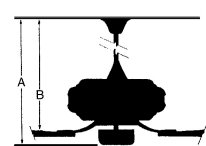

MEASUREMENTS

Blade Finish:	Reversible		
	Blades:		
	No		
Blade Material:	Slope:		
ABS	No		
Blade Sweep:	No. of Blades:	Blade Pitch:	Hanging Weight:
48"	3	12	14.51
Downrod 1:	Downrod 1	Downrod 2:	Downrod 2
	Outside Dia:		Outside Dia:
Ceiling to Lowest Point: (Dim A)	Ceiling to Blade (Dim B)	Lead Wire:	Motor Size:
8.75	10.0	18	153 X 17 MM

GLASS

Description:	Material:
	GLASS
Part No.:	Quantity:
	1
Width:	Height:
6.5	1.5
	Length:
	6.5

CONTROLS

Pull Chain Control:	Works with Remote Control:	Works with Wall Control:
No	No	Yes
Reversible:	Included Remote Control:	Included Wall Control:
No		WC116L
Smart Control:	Compatible Remote Control(s):	Compatible Wall Control(s):
No		
Integrated Smart Control:		Compatible Smart Control:
		BD-1000