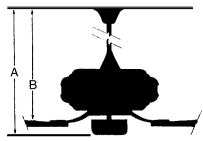

MEASUREMENTS

Blade Finish:		Reversible Blades:	
		No	
Blade Material:		Slope:	
Plywood Construction		Yes	
Blade Sweep:	No. of Blades:	Blade Pitch:	Hanging Weight:
52"	4	14 degrees	17.88
Downrod 1:	Downrod 1 Outside Dia:	Downrod 2:	Downrod 2 Outside Dia:
6	0.75		
Ceiling to Lowest Point: (Dim A)	Ceiling to Blade (Dim B)	Lead Wire:	Motor Size:
13.0	10.25	80"	172 x 16mm