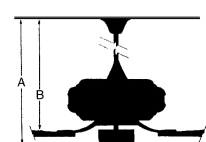

## MEASUREMENTS

Blade Finish:	Reversible Blades: <b>No</b>		
Blade Material: <b>Plywood Construction</b>	Slope: <b>Yes</b>		
Blade Sweep: <b>52"</b>	No. of Blades: <b>4</b>	Blade Pitch: <b>14 degrees</b>	Hanging Weight: <b>17.88</b>
Downrod 1: <b>6</b>	Downrod 1 Outside Dia: <b>0.75</b>	Downrod 2: <b>6</b>	Downrod 2 Outside Dia:
Ceiling to Lowest Point: (Dim A) <b>13.0</b>	Ceiling to Blade (Dim B) <b>10.25</b>	Lead Wire: <b>80</b>	Motor Size: <b>172 x 16mm</b>