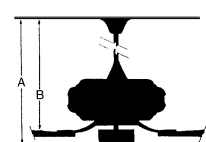

MEASUREMENTS

Blade Finish:				Reversible Blades:	No
Blade Material:	plywood			Slope:	Yes
Blade Sweep:	No. of Blades:	Blade Pitch:	Hanging Weight:		
52"	4	14 degrees	17.88		
Downrod 1:	Downrod 1 Outside Dia:	Downrod 2:	Downrod 2 Outside Dia:		
6	0.75				
Ceiling to Lowest Point: (Dim A)	Ceiling to Blade (Dim B)	Lead Wire:	Motor Size:		
13.0	11.75	80	172 x 16mm		