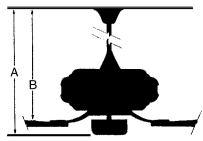

## MEASUREMENTS

Blade Finish:	Reversible Blades:		
	<b>No</b>		
Blade Material:	Slope:		
<b>Plywood Construction</b>	<b>Yes</b>		
Blade Sweep:	No. of Blades:	Blade Pitch:	Hanging Weight:
<b>72"</b>	<b>5</b>	<b>14 degrees</b>	<b>35.49</b>
Downrod 1:	Downrod 1 Outside Dia:	Downrod 2:	Downrod 2 Outside Dia:
<b>6</b>	<b>0.75</b>		
Ceiling to Lowest Point: (Dim A)	Ceiling to Blade (Dim B)	Lead Wire:	Motor Size:
<b>12.75</b>	<b>10.5</b>	<b>80</b>	<b>212x25mm</b>