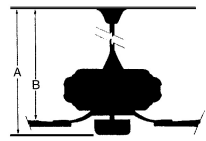

## MEASUREMENTS

Blade Finish:				Reversible Blades:	<b>No</b>
Blade Material:	<b>PLYWOOD CONSTRUCTION</b>			Slope:	<b>Yes</b>
Blade Sweep:	No. of Blades:	Blade Pitch:	Hanging Weight:		
<b>72"</b>	<b>5</b>	<b>14 DEGREES</b>	<b>35.49</b>		
Downrod 1:	Downrod 1 Outside Dia:	Downrod 2:	Downrod 2 Outside Dia:		
<b>3.5</b>	<b>.75</b>	<b>6</b>	<b>.75</b>		
Ceiling to Lowest Point: (Dim A)	Ceiling to Blade (Dim B)	Lead Wire:	Motor Size:		
<b>12.75</b>	<b>10.5</b>	<b>80"</b>	<b>212X25MM</b>		