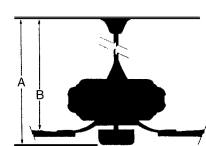

Image File Name: **F853-RW.jpg**

MEASUREMENTS

Blade Finish:	Reversible		
	Blades:		
	No		
Blade Material:	Slope:		
ABS CONSTRUCTION	Yes		
Blade Sweep:	No. of Blades:	Blade Pitch:	Hanging Weight:
60"	3	VARIABLE	15.7
Downrod 1:	Downrod 1	Downrod 2:	Downrod 2
6	Outside Dia:		Outside Dia:
	0.75		
Ceiling to Lowest Point: (Dim A)	Ceiling to Blade (Dim B)	Lead Wire:	Motor Size:
11.5	9.75	80	120MM DC MOTOR