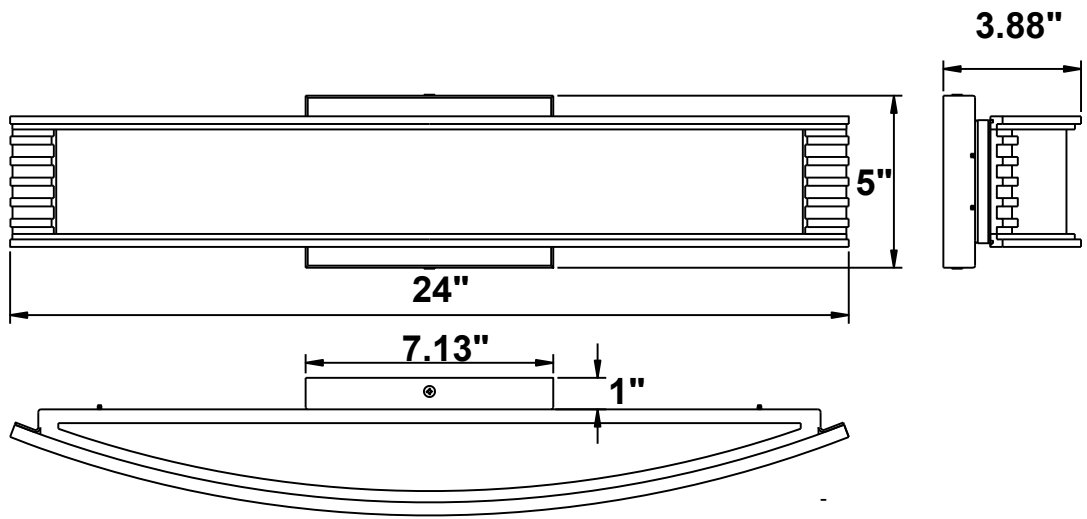

LED VANITY LIGHT

FL96832

- LED Vanity Light in Brushed Nickel Finish
- No special tools needed for assembly
- Wattage:28W LED

FL96832