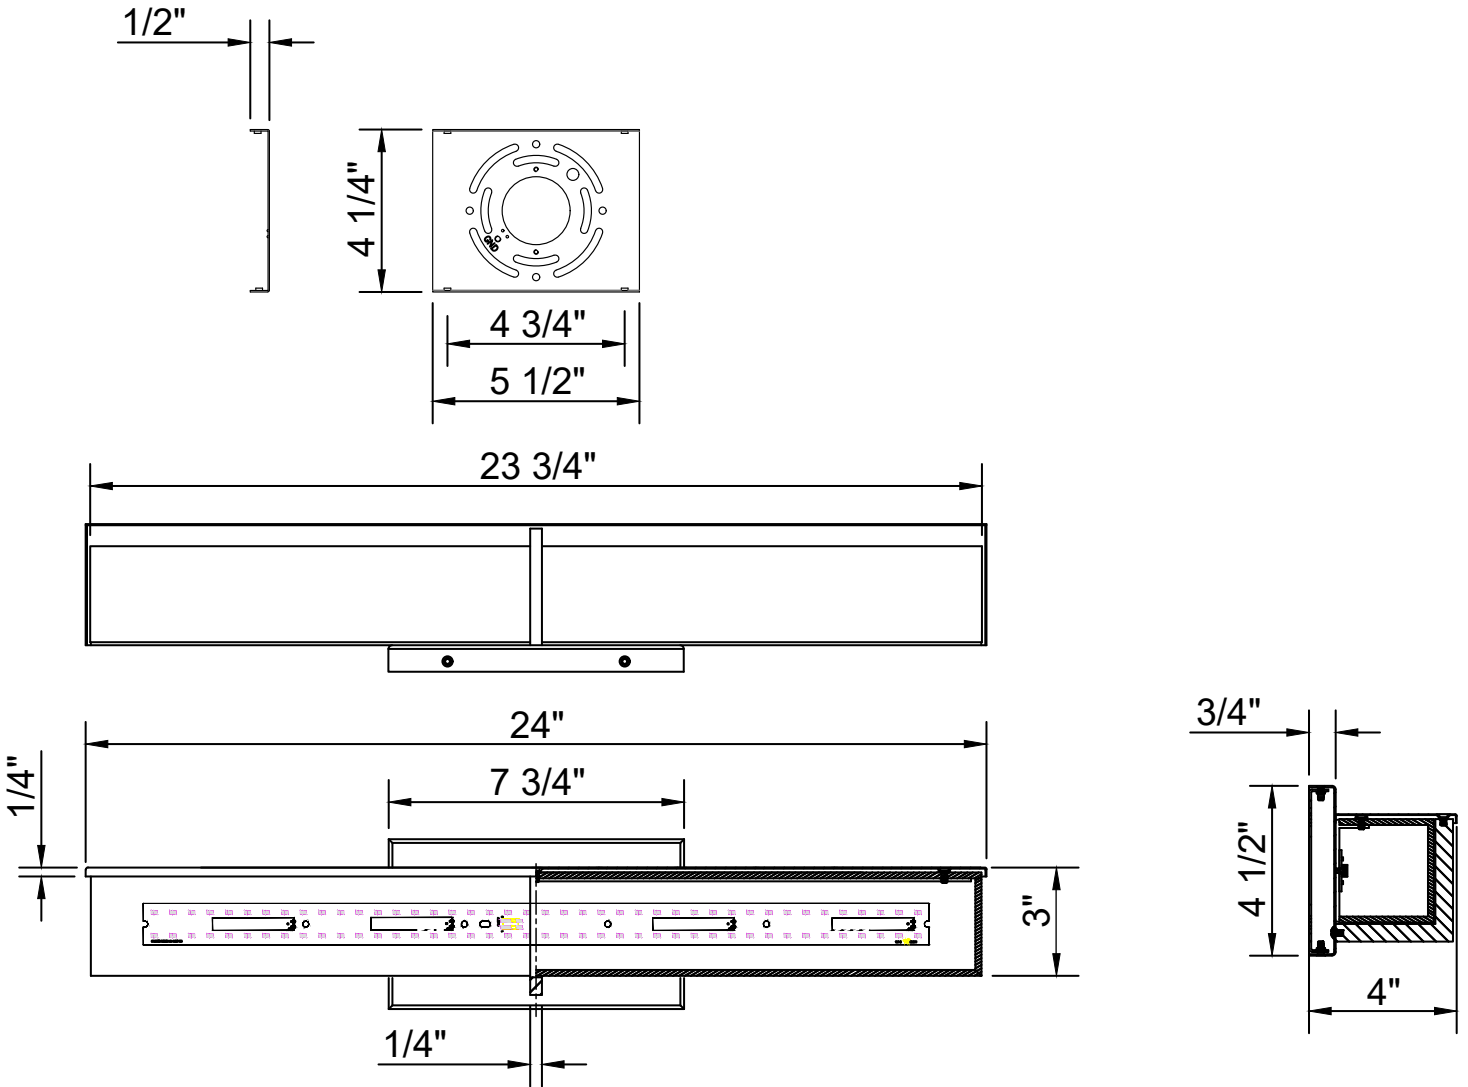

LED Vanity Light

FL96852

- LED Vanity Light in Polished Chrome Finish
- No special tools needed for assembly
- Wattage: 32W LED

FL96852