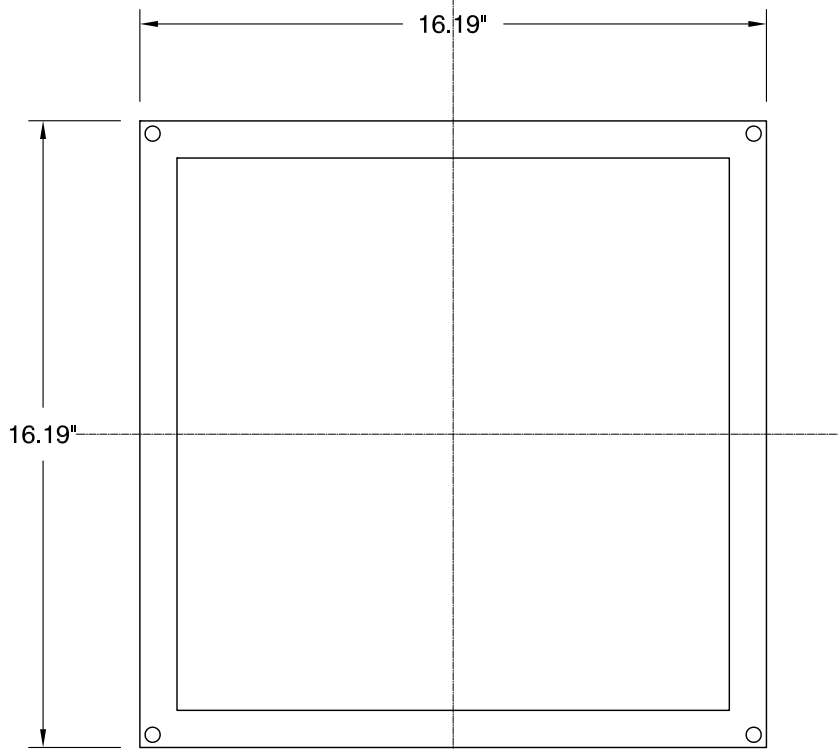

FRONT VIEW

BOTTOM VIEW

MODULO ceiling mount
 120v **3-683-24**
 277v **37-683-24**

OXYGEN LIGHTING ©

LAMPING

- o (2x) 10.1w LED Arrays
- o 3000K, 350mA (ea.)
- o Initial Lumens: 2920 lm
- o Delivered Lumens: TBD
- o CRI > 80
- o Color Consistency: 3 step MacAdam Ellipse

DIMENSIONS

- o 16.19"(w) x 16.19"(l) x 4.90"(ext.)

INSTALLATION

- o 4" J-Box
- o ETL Dry/Damp Listed
- o Conforms to UL STD 1598
- o Certified CAN/CSA STD C22.2 No. 250.0

Sample Catalog Number

Series #	Finish	=	Catalog Number
3-683	24	=	3-683-24