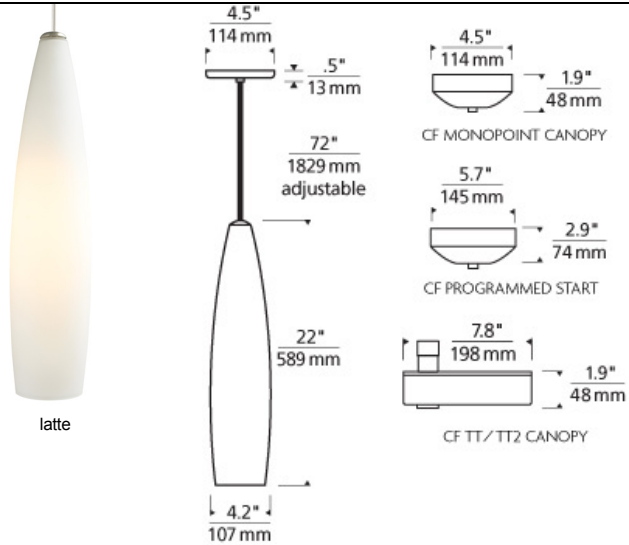

LINE - VOLTAGE PENDANTS / SUSPENSION

Fino Small Pendant

DESCRIPTION

Dramatically tall and slender the Fino pendant by Tech Lighting features sleek metal detail that projects a modern, mid-century vibe. With two warm contemporary color options, Latte and White, the Fino adds style and sophistication to your special space. The compact fluorescent lamping inside of the Fino allows for the perfect amount of light illumination. Scaling at 39" long and 4.2" in diameter the Fino is ideal for dining room lighting, foyer lighting and hospitality lighting applications. Customize this pendant even more by pairing it with the T-Trak system by Tech Lighting. Incandescent includes 75 watt, medium base A19 lamp. LED includes 9.5 watt, 800 delivered lumen, 2700K, medium base LED A19 lamp. Fixture provided with six feet of field-cutttable cable. Incandescent version dimmable with standard incandescent dimmer. LED version dimmable with LED compatible dimmer.

INSTALLATION

This product can mount to either a 4" square electrical box with round plaster ring or an octagon electrical box.

OTHER

TD includes 4.5" Round Canopy.
Antique Bronze and Black Finish Only Available on TD.

latte

ORDERING INFORMATION

700 SYSTEM	FINPS	COLOR	FINISH	LAMP
TD	LINE-VOLTAGE PENDANTS/SUSPENSION	L LATTE	Z ANTIQUE BRONZE	INCANDESCENT 120V
TT	SINGLE-CIRCUIT T-TRAK	W WHITE	B BLACK S SATIN NICKEL W WHITE	-LED927 A19 LED 90 CRI 2700K 120V

For use on Halo*, Juno* or Lightolier* 120 volt single-circuit track, order as follows:

Incandescent: Order pendant as **700TD** and order appropriate [120V Track Adapter](#)

Compact Fluorescent: Substitute 700TD with one of the following: **700TH** (fits Halo*), **700TJ** (fits Juno*) or **700TI** (fits Lightolier*) and by substituting the finish with one of the following: **BZ** (Black/Antique Bronze), **BS** (Black/Satin Nickel), **WZ** (White/Antique Bronze) or **WS** (White/Satin Nickel).

*Tech Lighting is not affiliated, nor is it endorsed by any of the companies listed nor does Tech Lighting distribute any of their products.