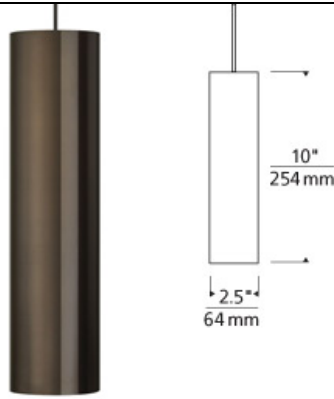

LOW-VOLTAGE PENDANTS

Piper Pendant

DESCRIPTION

Sleek cylinder shaped metal shade provides crisp down light. Includes low-voltage, 50 watt MR16 flood lamp or 6 watt replaceable LED module and six feet of field-cutable suspension cable.

INSTALLATION

Socket terminates with FreeJack male connector, which may be installed into a system connector. Elements ordered with a system prefix include a connector for that system.

ACCESSORIES & OPTICAL CONTROLS

Swag Hook

antique bronze/antique bronze

ORDERING INFORMATION

700 SYSTEM	PPR	FINISH	LAMP
FJ	FREEJACK	ZZ ANTIQUE BRONZE/ANTIQU BRONZE	12 VOLT HALOGEN
MO	MONORAIL	BS BLACK/SATIN NICKEL	-LED 12 VOLT LED 3000K
MO2	TWO-CIRCUIT MONORAIL	CC CHROME/CHROME	-24 24 VOLT HALOGEN
		SS SATIN NICKEL/SATIN NICKEL	
		WS WHITE/SATIN NICKEL	

TECH LIGHTING®

7400 Linder Avenue
Skokie, Illinois 60077

T 847.410.4400
F 847.410.4500

Tech Lighting, L.L.C.

700 ____ PPR ____

FIXTURE TYPE: _____

JOB NAME: _____

NOTES: _____

_____

_____

©2013 Tech Lighting, L.L.C. All Rights Reserved. The "Tech Lighting" graphic is a registered trademark of Tech Lighting, L.L.C. Tech Lighting reserves the right to change specifications for product improvements without notification.