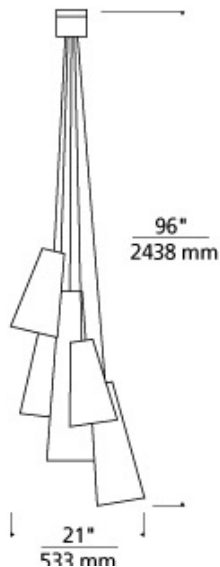

Sophisticated tapered felt pendants combine to create an elegant yet casual chandelier. Pre-Cut option is pictured. Standard option includes eight feet of field-cutable cable for each pendant. Includes five low-voltage, 50 watt halogen bi-pin lamps and low-voltage electronic transformer. Dimmable with low-voltage electronic dimmer.

INSTALLATION

Mounts to a standard 4" square junction box with round plaster ring (provided by electrician).

DIMMING

Dimmable with low-voltage electronic dimmer.

ORDERING INFORMATION

700CHSPR	SHAPE OR SIZE	COLOR	FINISH	LAMP
P96	PRE-CUT LENGTH	E CAMEL	Z ANTIQUE BRONZE	INCANDESCENT
SN96	STANDARD LENGTH	O CHARCOAL GRAY	S SATIN NICKEL	
		N CHOCOLATE BROWN		