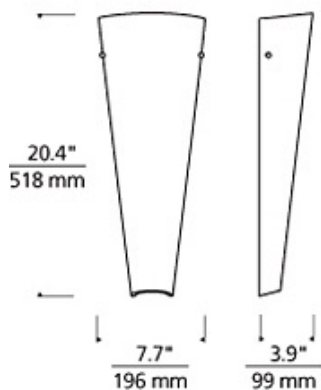

Larkspur Wall 

BEACH
AMBER

SAND

SURF
WHITE

DESCRIPTION

Cone shaped, slumped glass shade, rich with color and pattern. Provides ambient, up- and down-light. Includes 120 volt, 75 watt T8 medium base lamp, 36 watt 2G11 base twin tube compact fluorescent lamp (electronic ballast included) or two 10 watt, 600 lumen, 2700K LED modules. Incandescent version dimmable with standard incandescent dimmer. LED version dimmable with low-voltage electronic dimmer. ADA compliant.

INSTALLATION

This product can mount to either a 4" square electrical box with round plaster ring or an octagonal electrical box (not included).

DIMMING

Incandescent version dimmable with a standard incandescent dimmer (not included).

WEIGHT

5lb / 2.27kg

ORDERING INFORMATION

700TDLRKS	COLOR	FINISH	LAMP
A	BEACH AMBER	Z ANTIQUE BRONZE	-CF INCANDESCENT 120V COMPACT FLUORESCENT 120V
S	SAND	S SATIN NICKEL	
W	SURF WHITE		-LED LED 2700K

TECH LIGHTING®