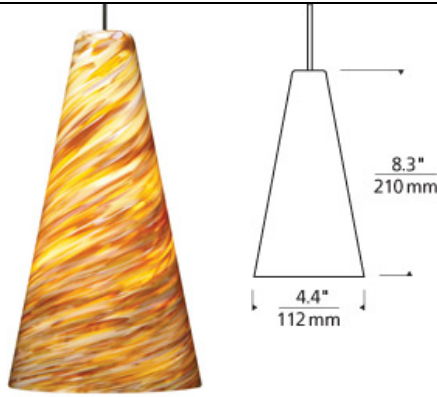

LOW-VOLTAGE PENDANTS

Mini Taza Pendant

DESCRIPTION

Blown glass shade with intensely twisted rich glass color. Includes low-voltage, 50 watt halogen bi-pin lamp or 6 watt replaceable LED module and six feet of field-cutable suspension cable.

Swag Hook

WEIGHT

1.5lb / 0.68kg ±

amber

COLOR OPTIONS

amber

blue-green

brown